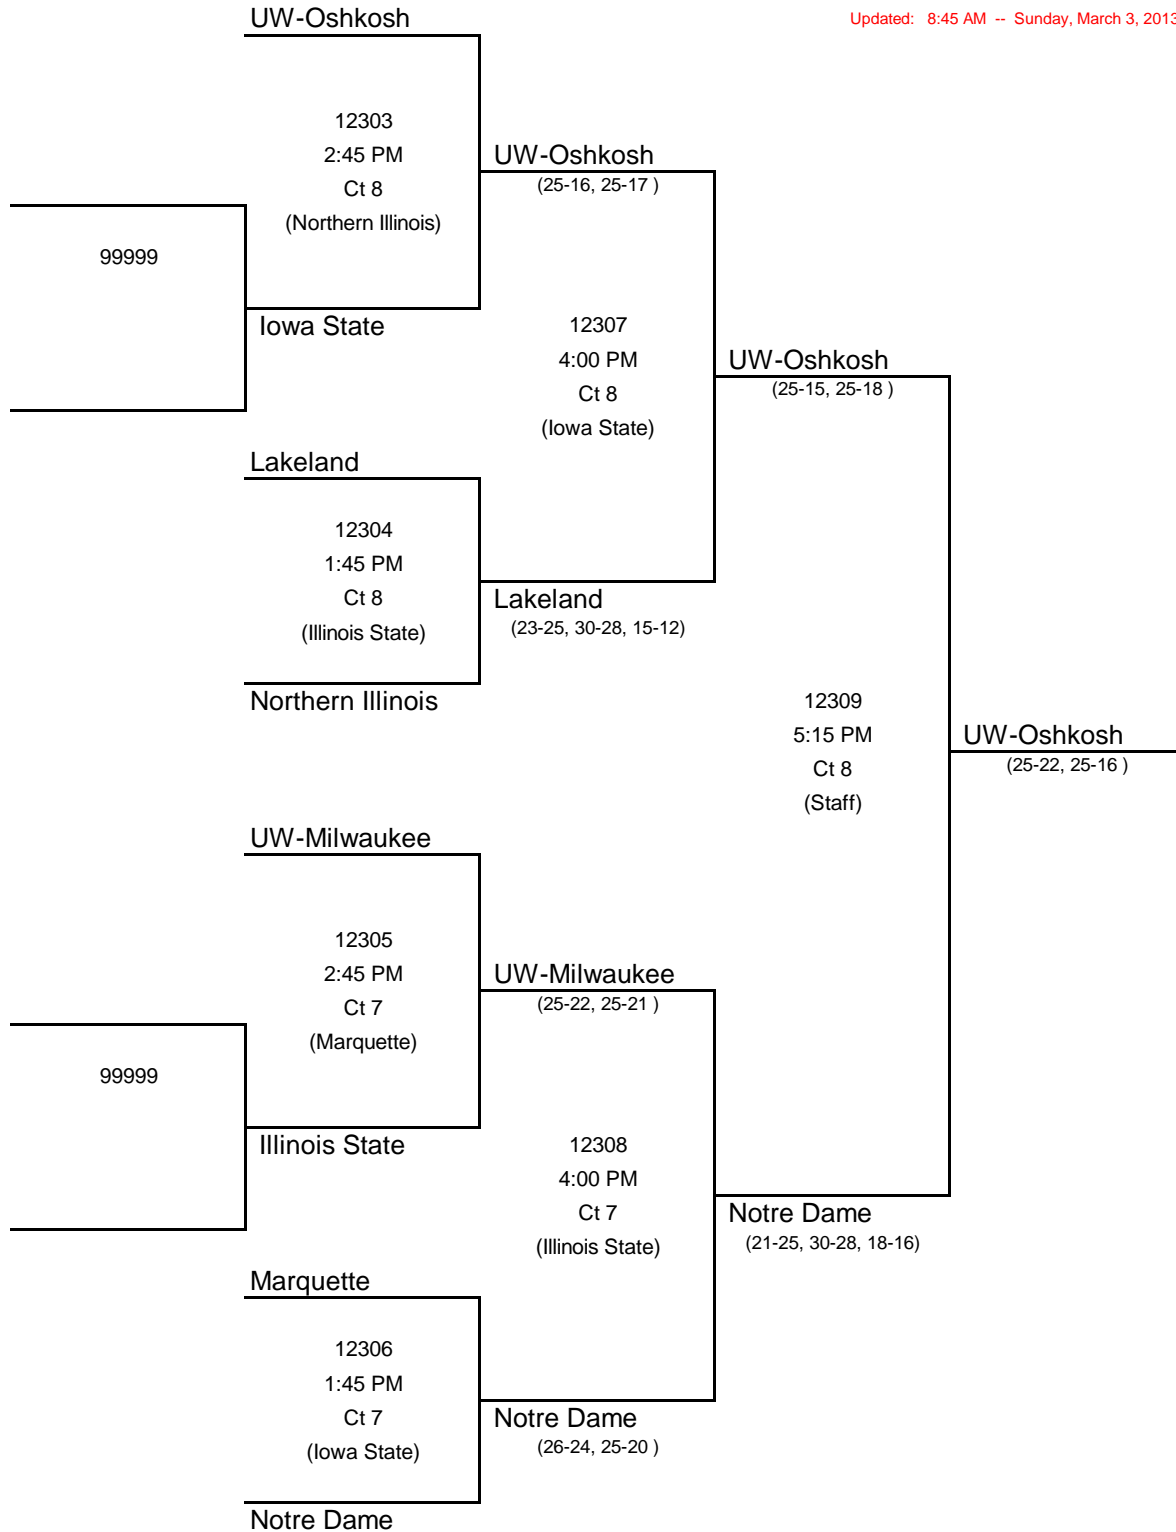

MIVA - Midwest 10 Volleyball Conference 2013 Championship

Student Recreation Center, Northern Illinois University
DeKalb, Illinois
Saturday, March 2, 2013

Updated: 8:45 AM -- Sunday, March 3, 2013

MIVA - Midwest 10 Volleyball Conference

2013 Standings

Updated: 8:45 AM -- Sunday, March 3, 2013

	Match Record			Set Record			Points		
	W	L	%	W	L	%	Won	Lost	Ratio
1 UW-Oshkosh	7	0	100%	14	3	82%	384	283	1.357
2 UW-Milwaukee	4	3	57%	11	6	65%	377	346	1.090
3 Marquette	4	3	57%	8	7	53%	329	322	1.022
4 Lakeland	4	3	57%	9	8	53%	351	353	0.994
5 Northern Illinois	3	4	43%	7	10	41%	342	364	0.940
6 Notre Dame	3	4	43%	9	9	50%	390	367	1.063
7 Illinois State	2	0	100%	4	1	80%	102	101	1.010
8 Iowa State	1	6	14%	3	12	20%	290	359	0.808
Ball State	0	5	0%	1	10	9%	196	266	0.737
Season Records									
Ball State	0	5	0%	1	10	9%	196	266	0.737
Illinois State	2	1	67%	4	3	57%	145	151	0.960
Iowa State	1	7	13%	3	14	18%	323	409	0.790
Lakeland	5	4	56%	11	11	50%	452	468	0.966
Marquette	4	4	50%	8	9	47%	373	373	1.000
Northern Illinois	3	5	38%	8	12	40%	407	432	0.942
Notre Dame	5	5	50%	13	12	52%	548	530	1.034
UW-Milwaukee	5	4	56%	14	8	64%	496	458	1.083
UW-Oshkosh	10	0	100%	20	3	87%	534	387	1.380