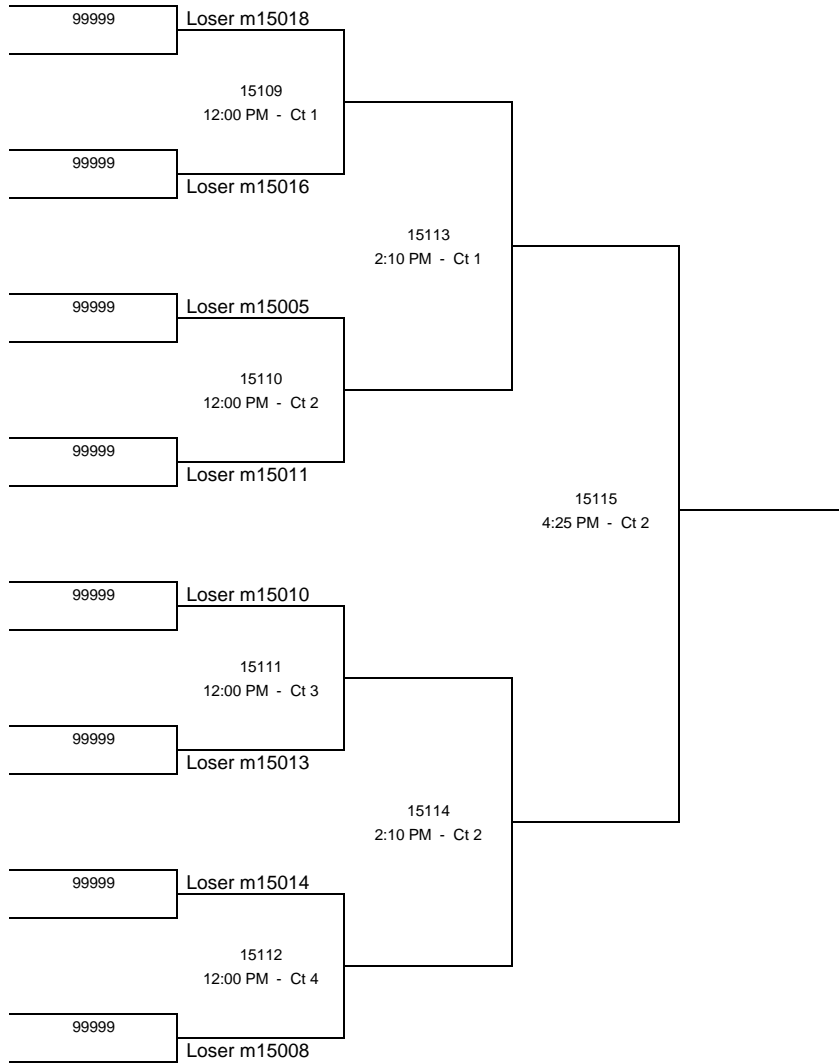

2010 MIVA Championships

University of Wisconsin-Oshkosh

Oshkosh, Wisconsin
Sunday, March 28, 2010

DIVISION 1 GOLD BRACKET

2010 MIVA Championships
University of Wisconsin-Oshkosh
Oshkosh, Wisconsin
Sunday, March 28, 2010

DIVISION 1 SILVER BRACKET

Boxed Teams Officiate at 8:00 AM

2010 MIVA Championships
University of Wisconsin-Oshkosh
Oshkosh, Wisconsin
Sunday, March 28, 2010

DIVISION 2 GOLD BRACKET

DIVISION 2 SILVER BRACKET