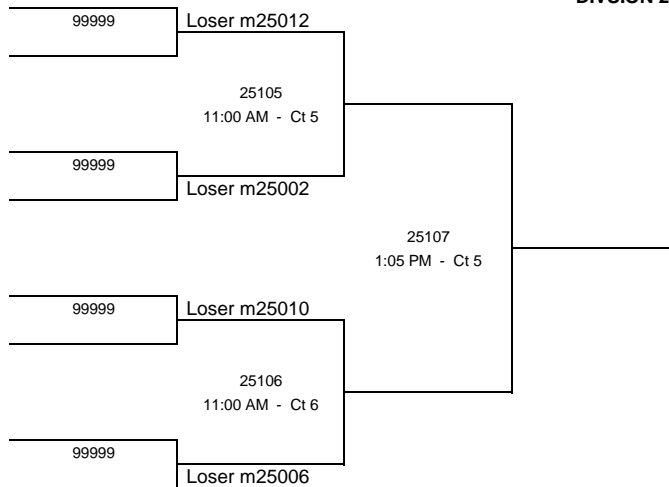

DIVISION 1 SILVER BRACKET

Boxed Teams Officiate at 8:00 AM

2010 MIVA Championships
University of Wisconsin-Oshkosh
Oshkosh, Wisconsin
Sunday, March 28, 2010

DIVISION 2 GOLD BRACKET

DIVISION 2 SILVER BRACKET