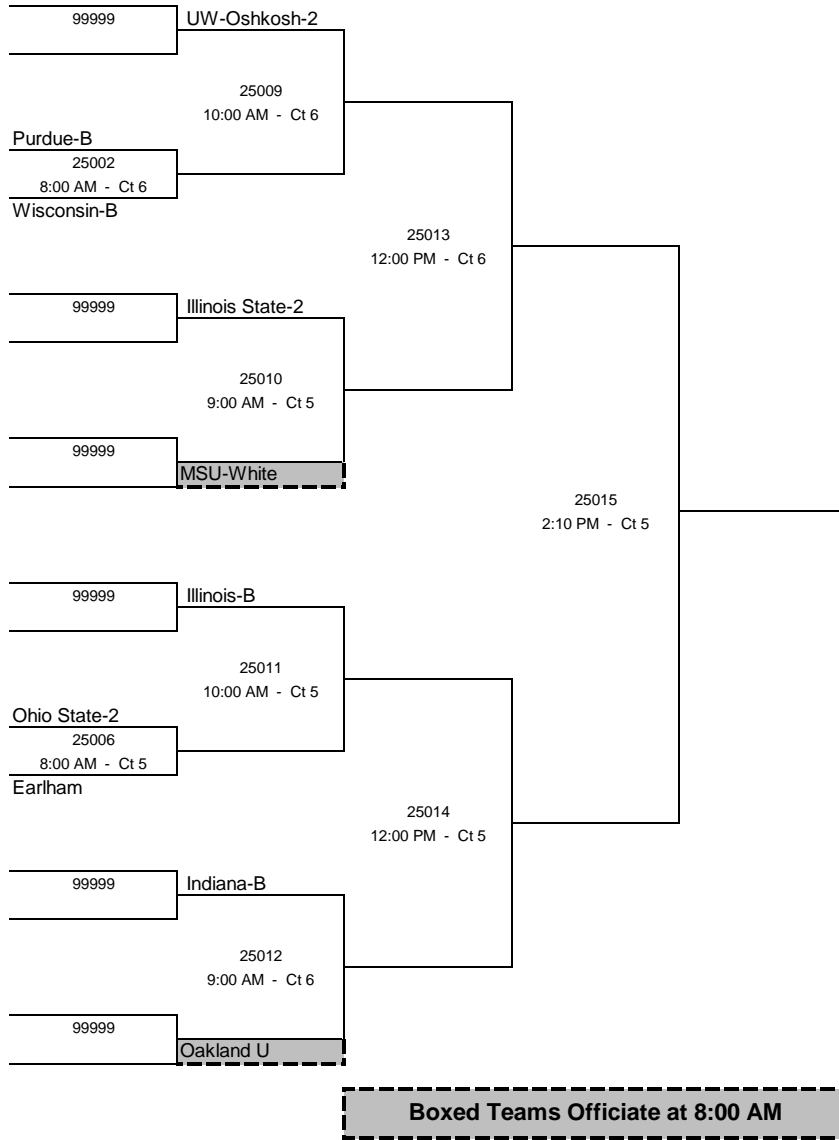

2010 MIVA Championships

University of Wisconsin-Oshkosh

Oshkosh, Wisconsin
Sunday, March 28, 2010

DIVISION 1 GOLD BRACKET

2010 MIVA Championships
University of Wisconsin-Oshkosh
Oshkosh, Wisconsin
Sunday, March 28, 2010

DIVISION 1 SILVER BRACKET

Boxed Teams Officiate at 8:00 AM

2010 MIVA Championships
University of Wisconsin-Oshkosh
Oshkosh, Wisconsin
Sunday, March 28, 2010

DIVISION 2 GOLD BRACKET

DIVISION 2 SILVER BRACKET