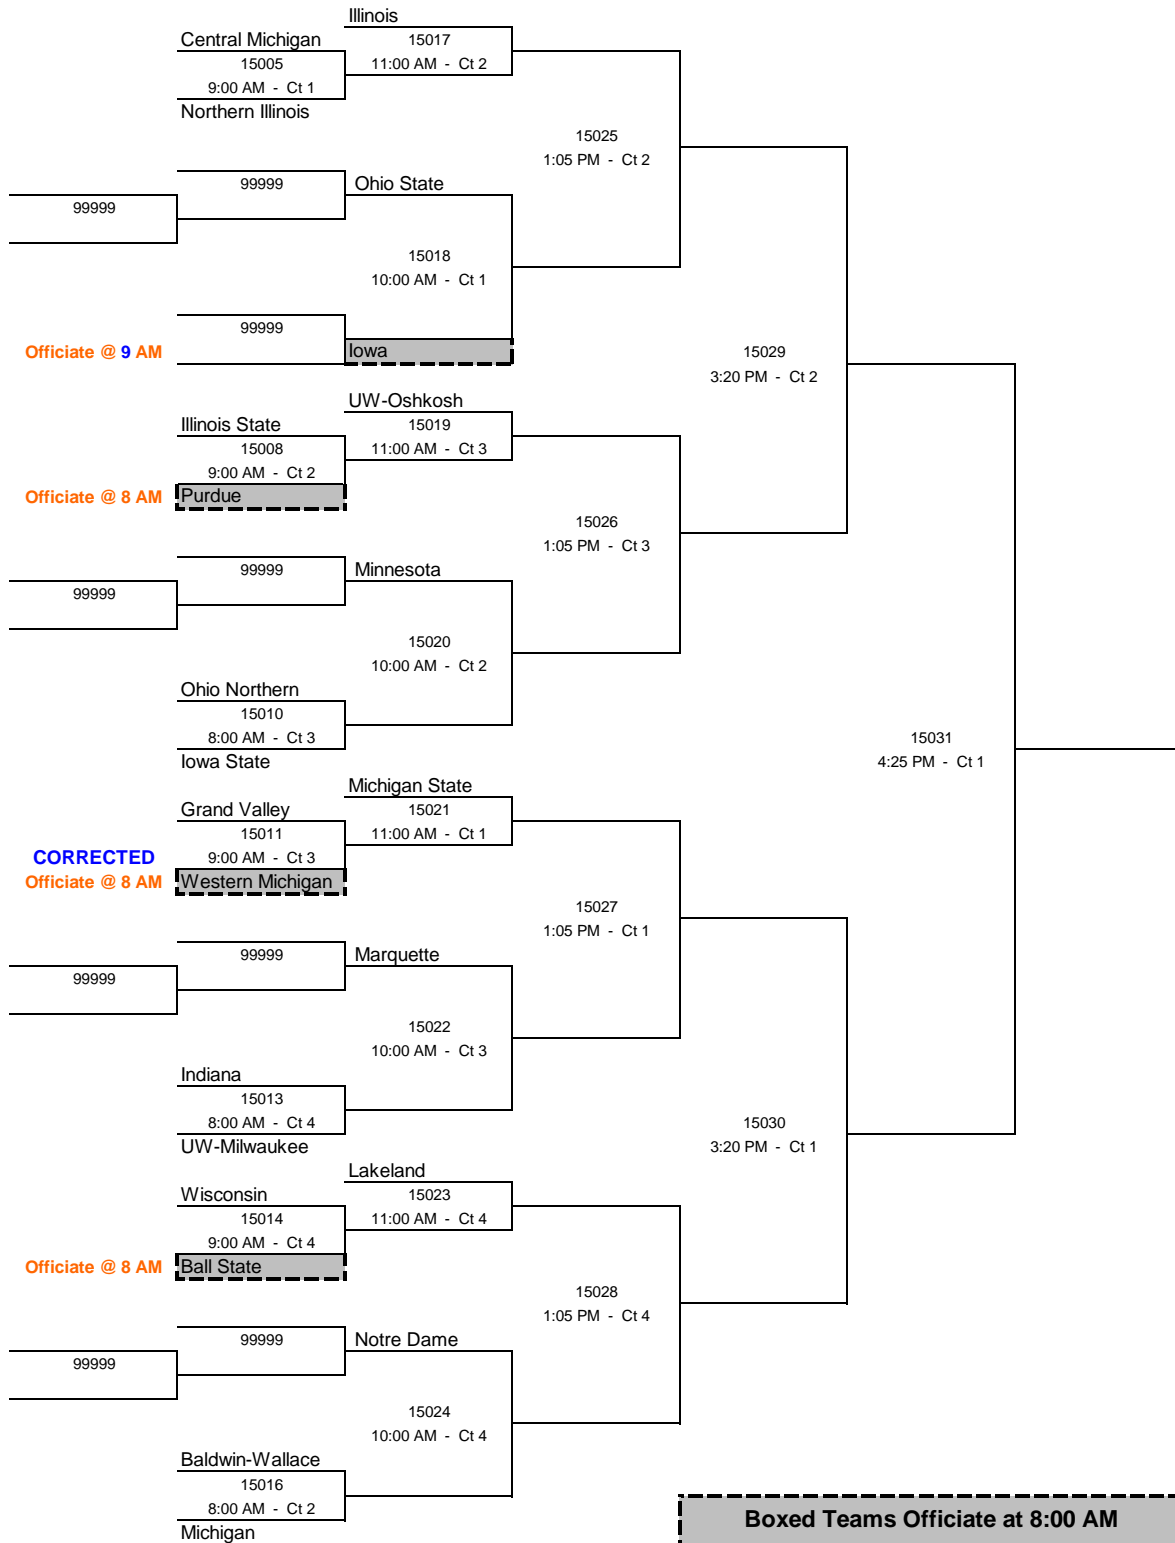

2010 MIVA Championships

University of Wisconsin-Oshkosh

Oshkosh, Wisconsin
Sunday, March 28, 2010

DIVISION 1 GOLD BRACKET

2010 MIVA Championships
University of Wisconsin-Oshkosh
Oshkosh, Wisconsin
Sunday, March 28, 2010

DIVISION 1 SILVER BRACKET

Boxed Teams Officiate at 8:00 AM

2010 MIVA Championships
University of Wisconsin-Oshkosh
Oshkosh, Wisconsin
Sunday, March 28, 2010

DIVISION 2 GOLD BRACKET

DIVISION 2 SILVER BRACKET