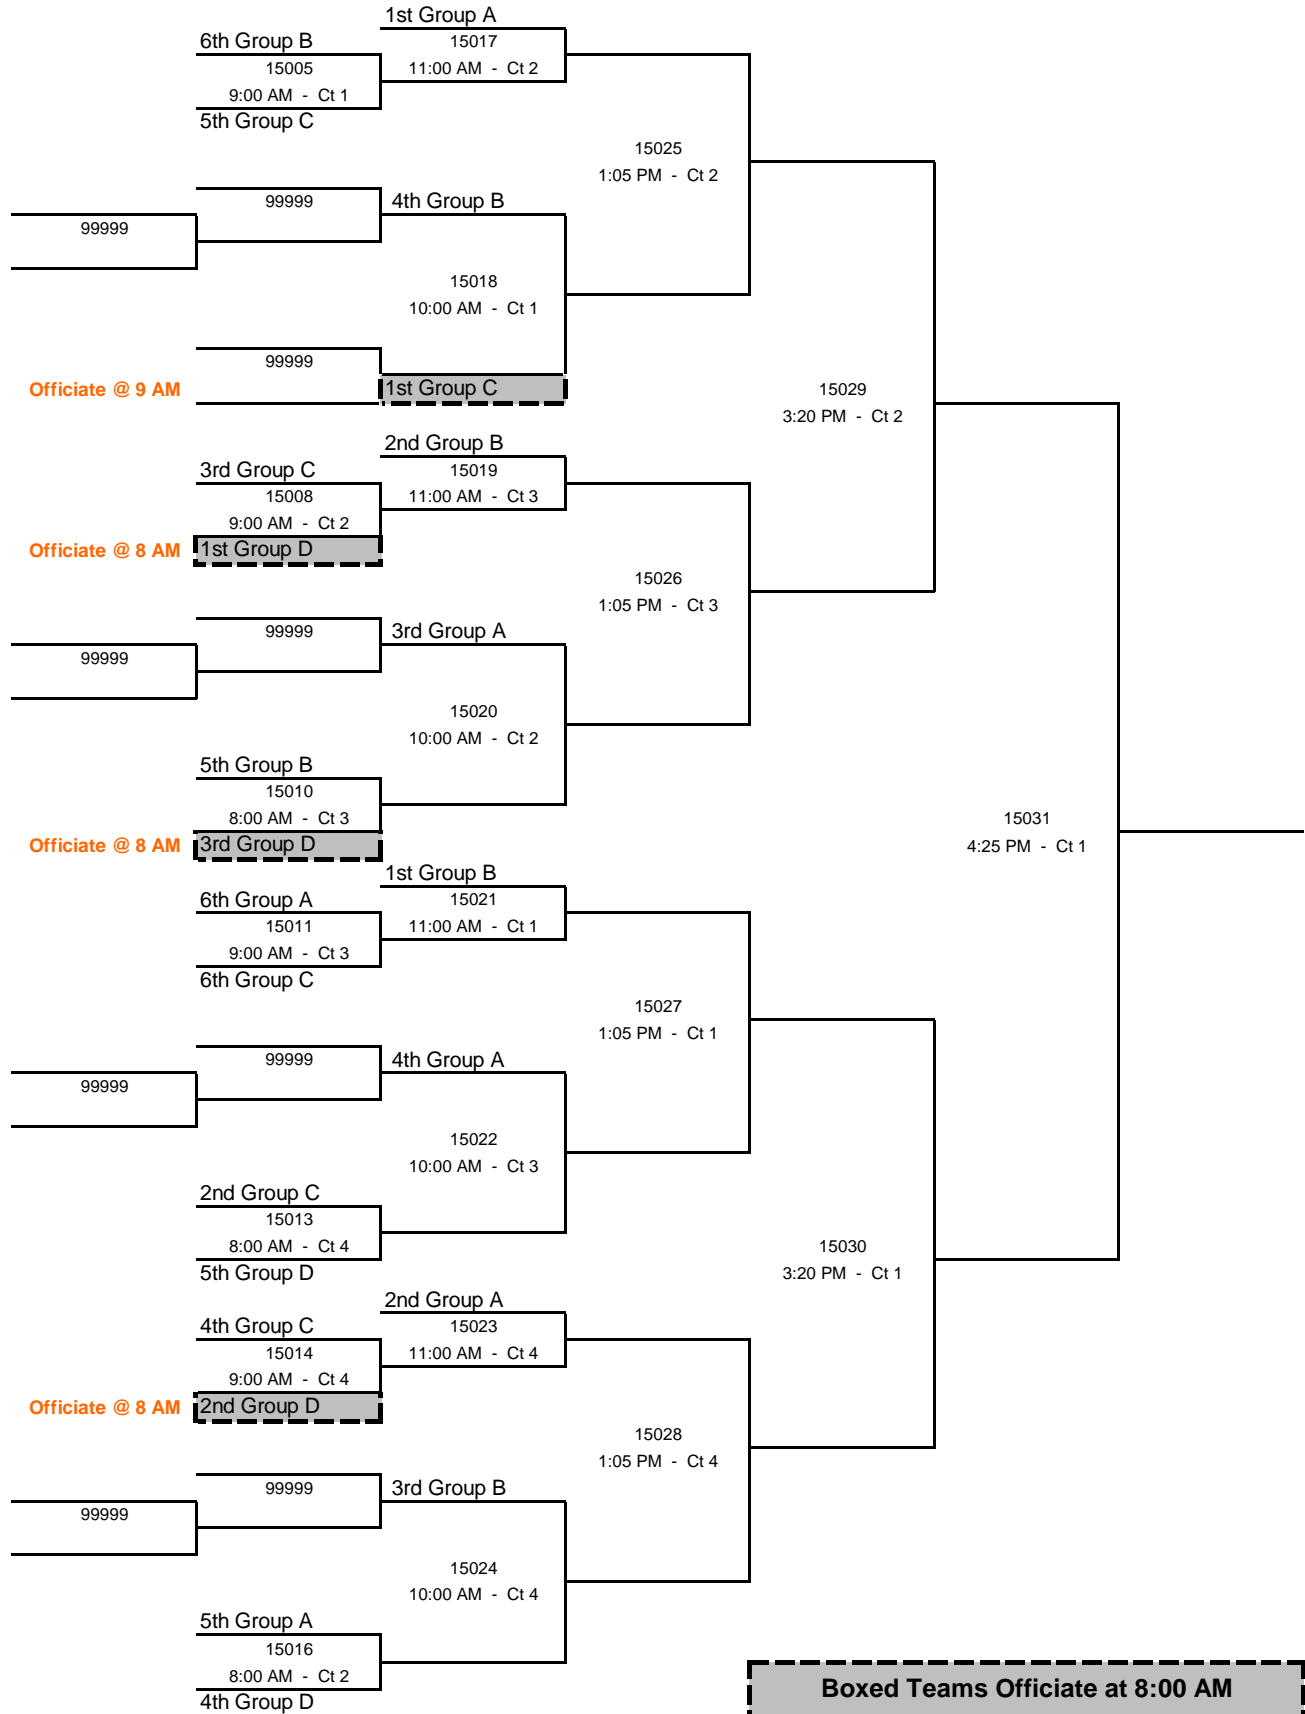

2010 MIVA Championships
University of Wisconsin-Oshkosh
Oshkosh, Wisconsin
Sunday, March 28, 2010

DIVISION 1 GOLD BRACKET