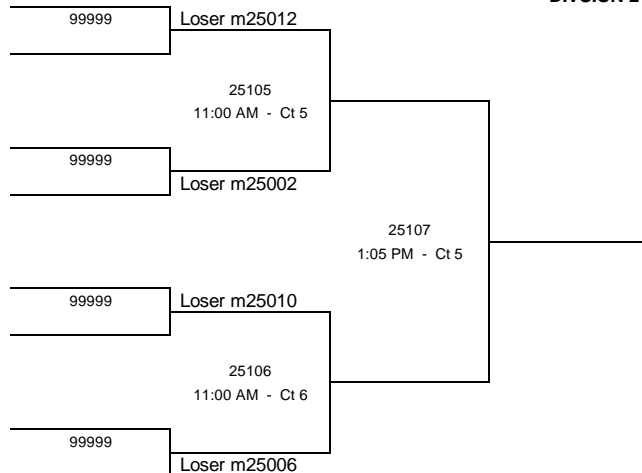

DIVISION 2 SILVER BRACKET