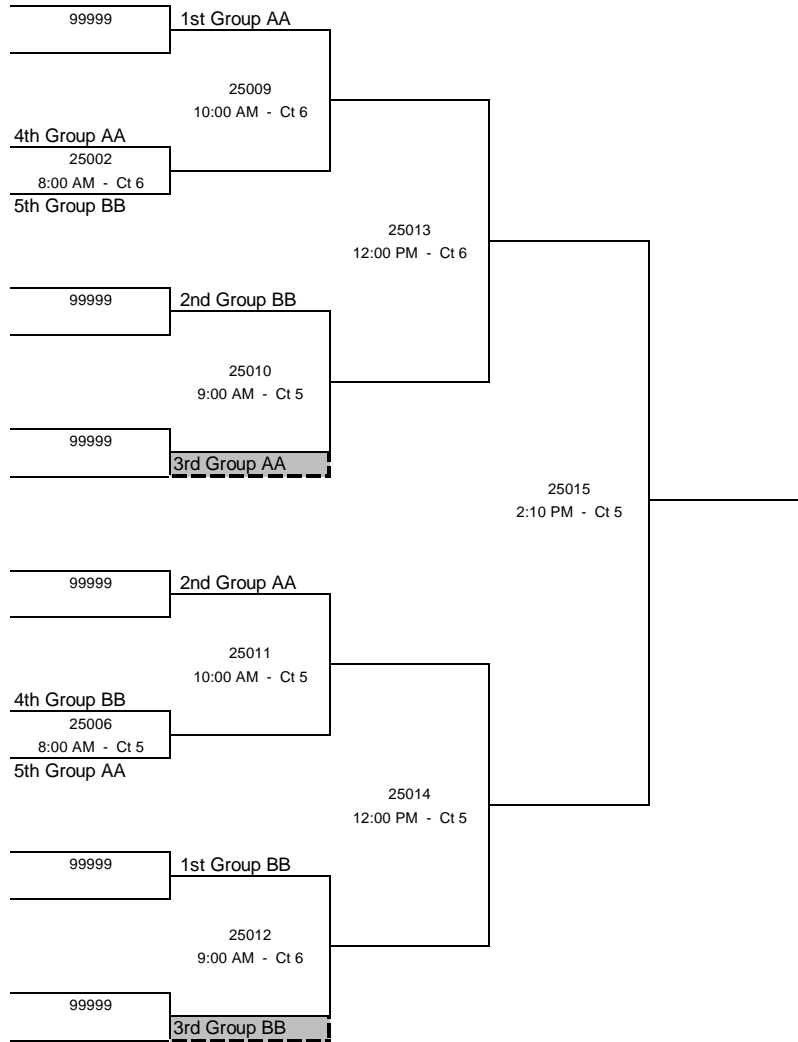

2010 MIVA Championships
University of Wisconsin-Oshkosh
Oshkosh, Wisconsin
Sunday, March 28, 2010

DIVISION 2 GOLD BRACKET