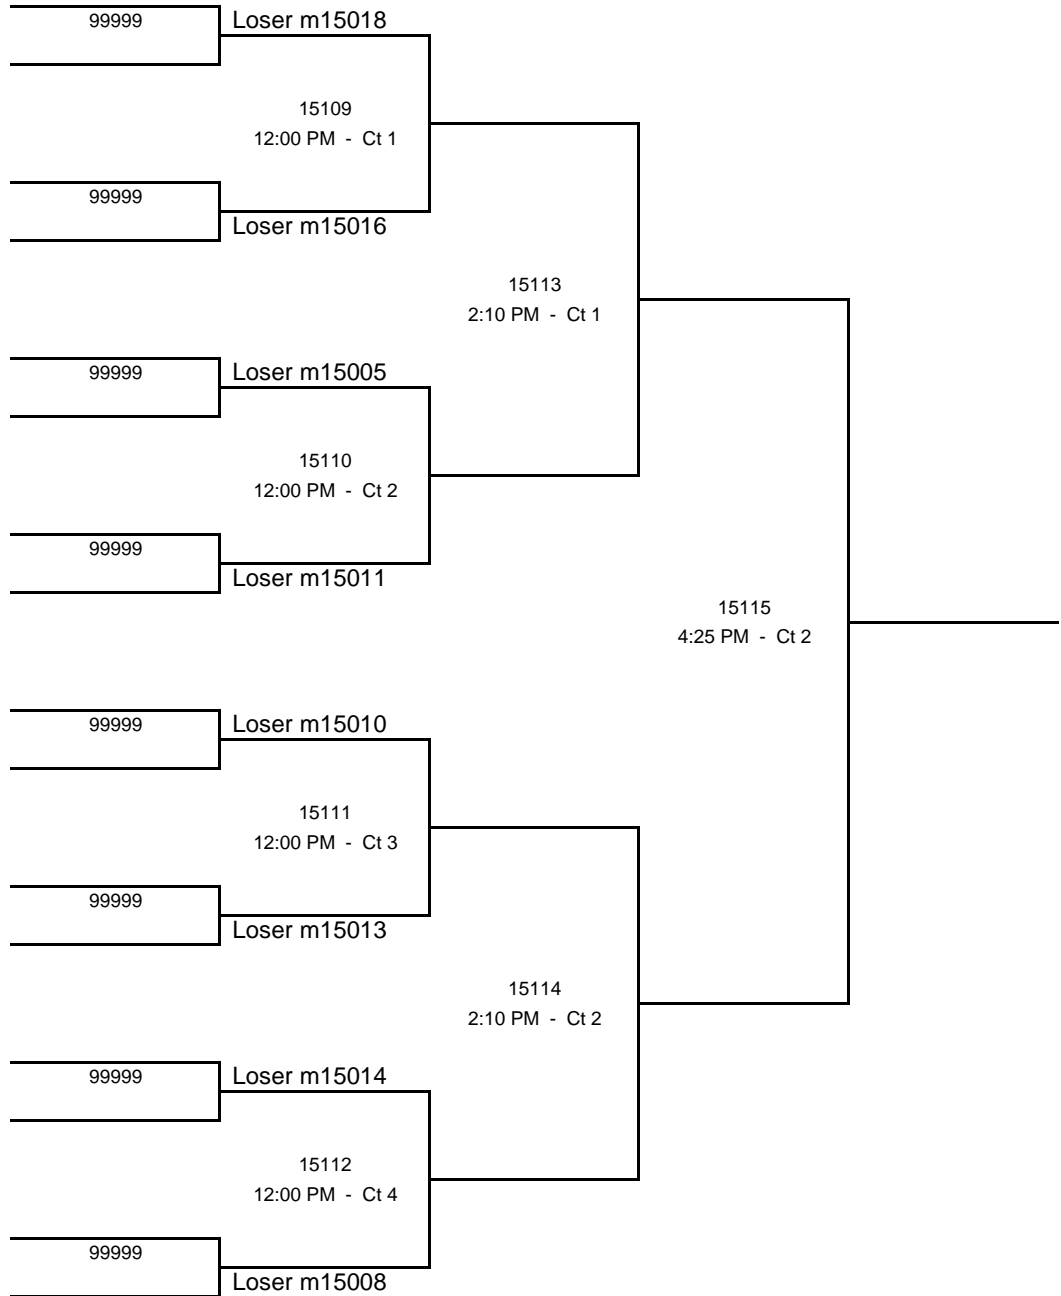

2010 MIVA Championships
University of Wisconsin-Oshkosh
Oshkosh, Wisconsin
Sunday, March 28, 2010

DIVISION 1 SILVER BRACKET

Boxed Teams Officiate at 8:00 AM