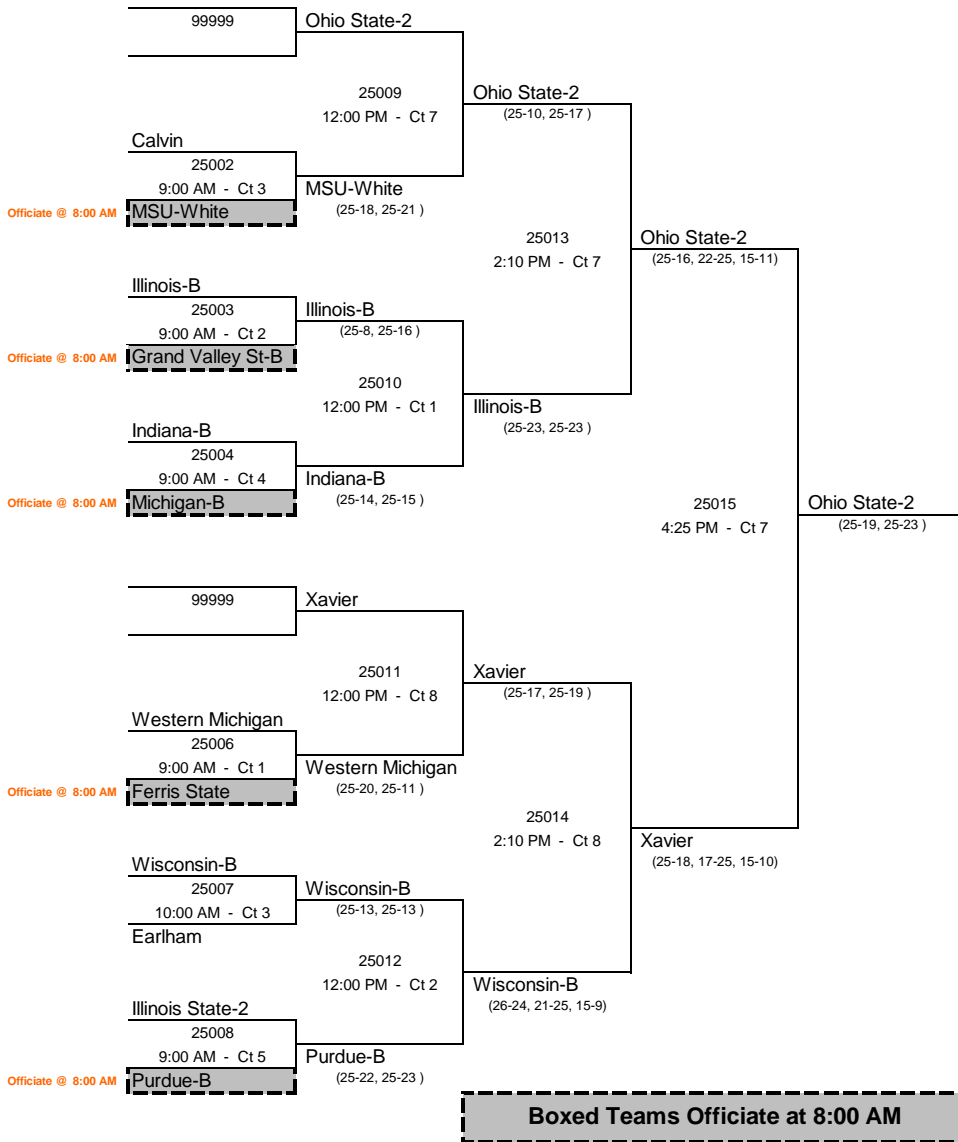

2012 MIVA Championships Northern Illinois University

De Kalb, Illinois
Sunday, March 25, 2012

DIVISION 1 GOLD BRACKET

2012 MIVA Championships
Northern Illinois University
 De Kalb, Illinois
 Sunday, March 25, 2012

DIVISION 1 SILVER BRACKET

Boxed Teams Officiate at 8:00 AM

2012 MIVA Championships
Northern Illinois University
 De Kalb, Illinois
 Sunday, March 25, 2012

DIVISION 2 GOLD BRACKET

DIVISION 2 SILVER BRACKET