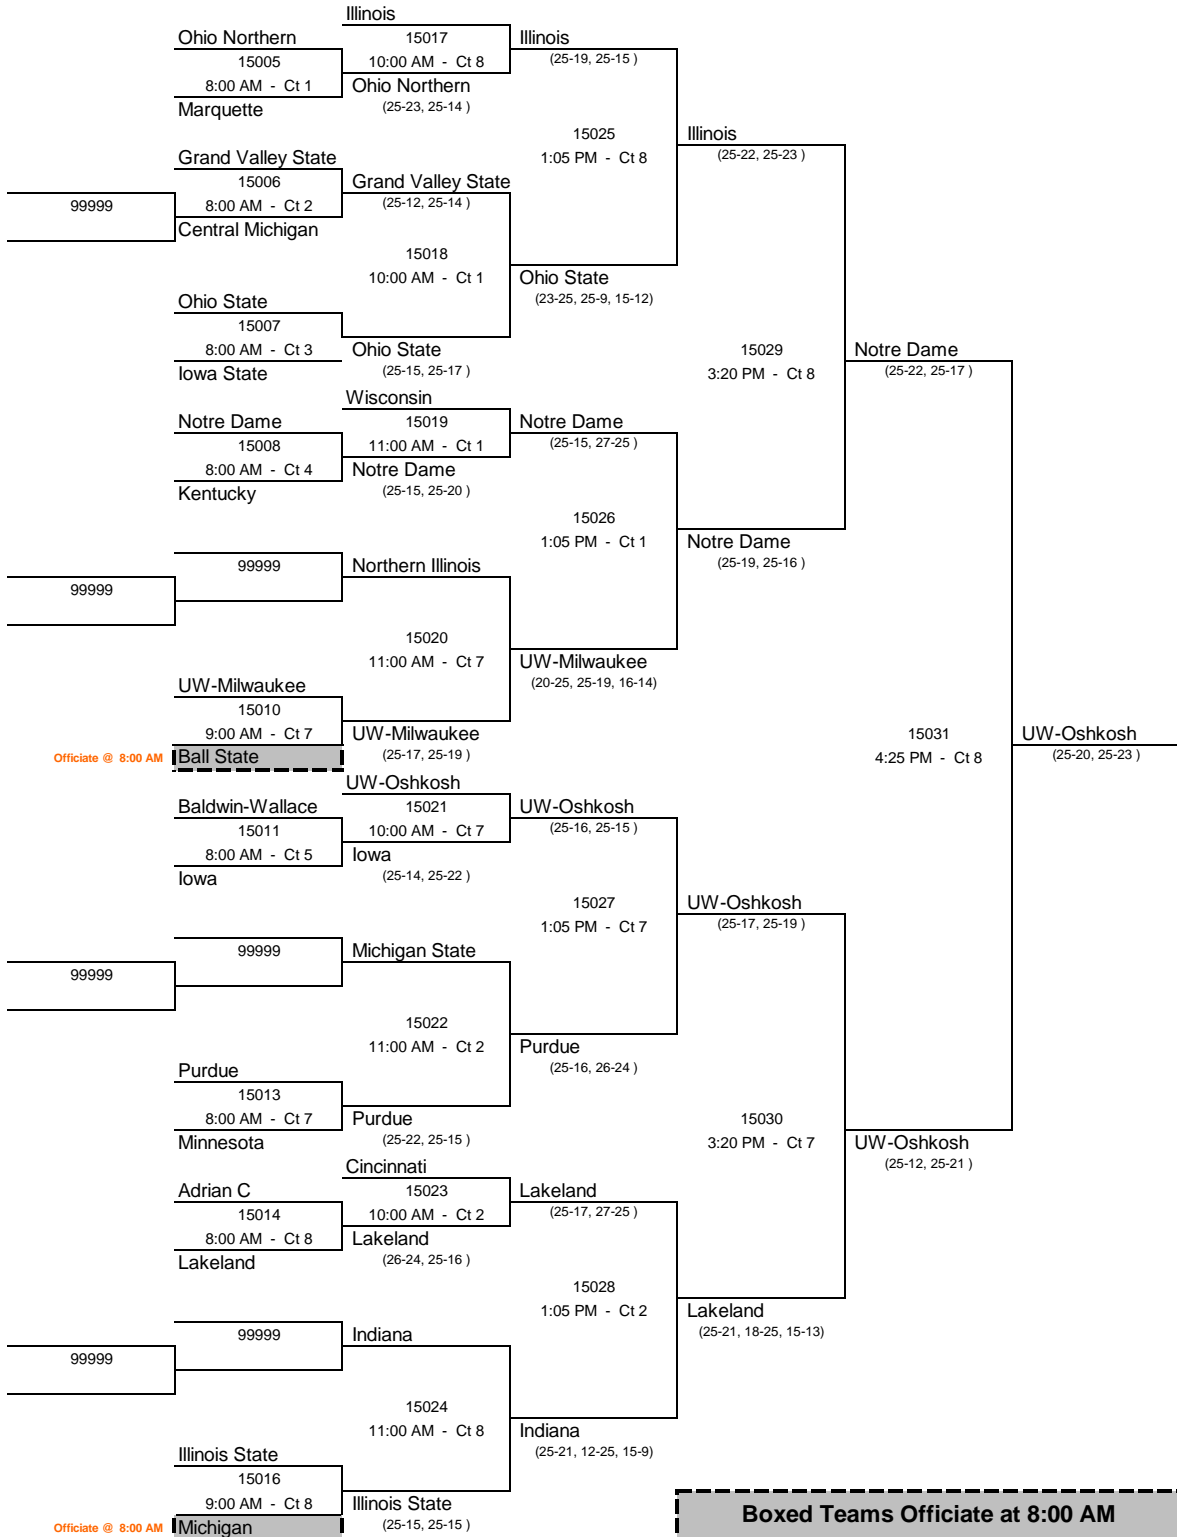

2012 MIVA Championships Northern Illinois University

De Kalb, Illinois
Sunday, March 25, 2012

DIVISION 1 GOLD BRACKET

2012 MIVA Championships
Northern Illinois University
 De Kalb, Illinois
 Sunday, March 25, 2012