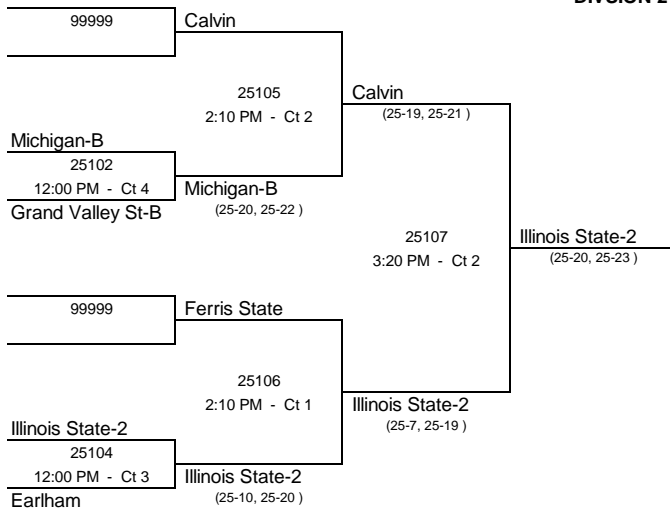

DIVISION 1 SILVER BRACKET

Boxed Teams Officiate at 8:00 AM

2012 MIVA Championships
Northern Illinois University
 De Kalb, Illinois
 Sunday, March 25, 2012

DIVISION 2 GOLD BRACKET

DIVISION 2 SILVER BRACKET