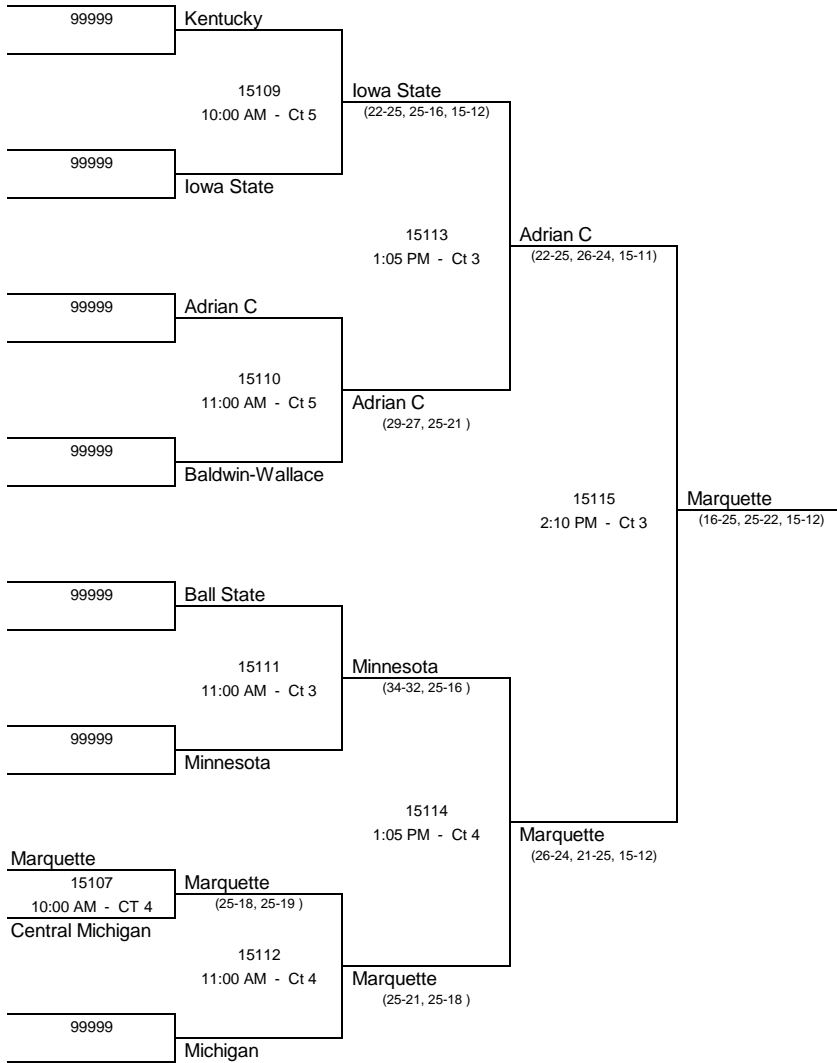

2012 MIVA Championships Northern Illinois University

De Kalb, Illinois
Sunday, March 25, 2012

DIVISION 1 GOLD BRACKET

2012 MIVA Championships
Northern Illinois University
 De Kalb, Illinois
 Sunday, March 25, 2012

DIVISION 1 SILVER BRACKET

Boxed Teams Officiate at 8:00 AM

2012 MIVA Championships
Northern Illinois University
 De Kalb, Illinois
 Sunday, March 25, 2012

DIVISION 2 GOLD BRACKET

DIVISION 2 SILVER BRACKET