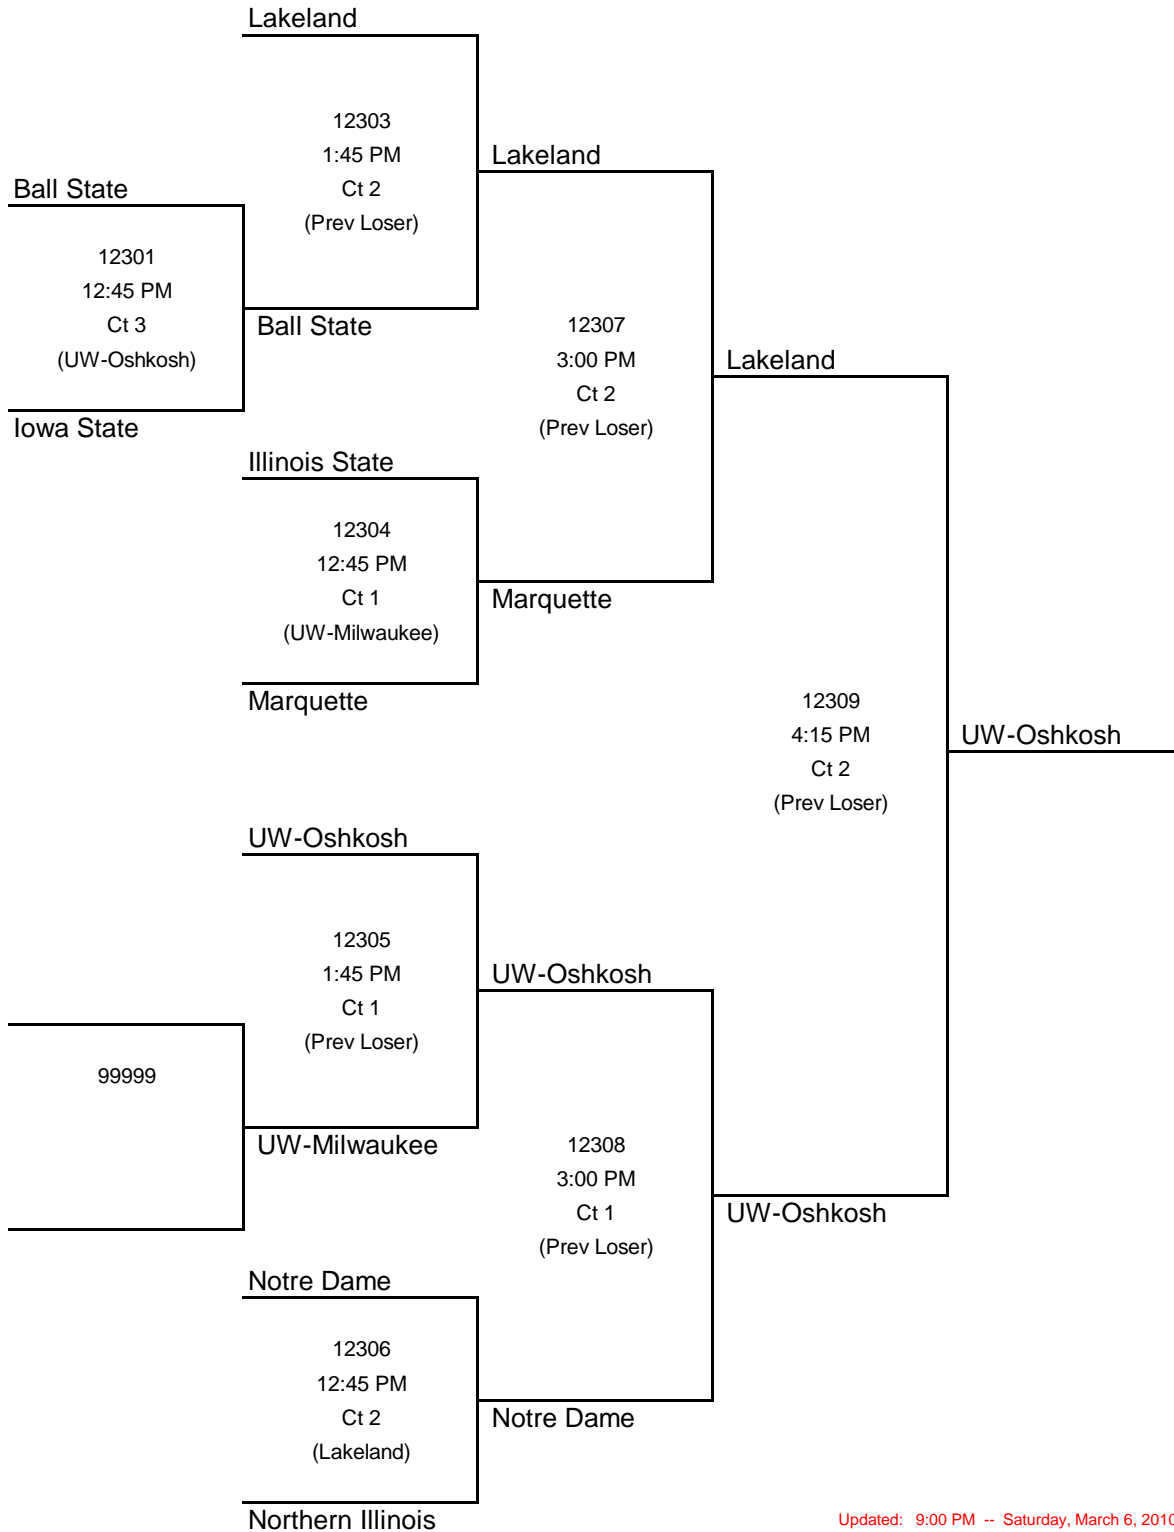

MIVA - Midwest 10 Volleyball Conference 2010 Championship

Todd Wehr Center, Lakeland College

Sheboygan, Wisconsin

Saturday, March 6, 2010

Updated: 9:00 PM -- Saturday, March 6, 2010

MIVA - Midwest 10 Volleyball Conference

2010 Standings

Updated: 12:15 PM -- Saturday, March 6, 2010

	Match Record			Set Record			Points		
	W	L	%	W	L	%	Won	Lost	Ratio
1 Lakeland	8	0	100%	16	1	94%	420	292	1.438
2 UW-Oshkosh	6	1	86%	13	3	81%	373	323	1.155
3 Notre Dame	5	3	63%	10	7	59%	380	368	1.033
4 Illinois State	4	3	57%	10	6	63%	356	334	1.066
5 Marquette	4	3	57%	8	7	53%	329	309	1.065
6 Northern Illinois	2	5	29%	4	10	29%	293	313	0.936
7 UW-Milwaukee	1	6	14%	2	12	14%	239	340	0.703
8 Ball State	0	2	0%	0	4	0%	66	100	0.660
9 Iowa State	0	7	0%	1	14	7%	285	362	0.787
Season Records									
Ball State	1	3	25%	2	6	25%	143	190	0.753
Illinois State	4	4	50%	11	8	58%	418	396	1.056
Iowa State	0	8	0%	1	16	6%	325	412	0.789
Lakeland	10	1	91%	20	3	87%	564	407	1.386
Marquette	5	4	56%	10	10	50%	429	421	1.019
Northern Illinois	2	6	25%	5	12	29%	354	377	0.939
Notre Dame	6	4	60%	12	10	55%	481	479	1.004
UW-Milwaukee	1	7	13%	2	14	13%	274	390	0.703
UW-Oshkosh	9	1	90%	19	3	86%	523	439	1.191