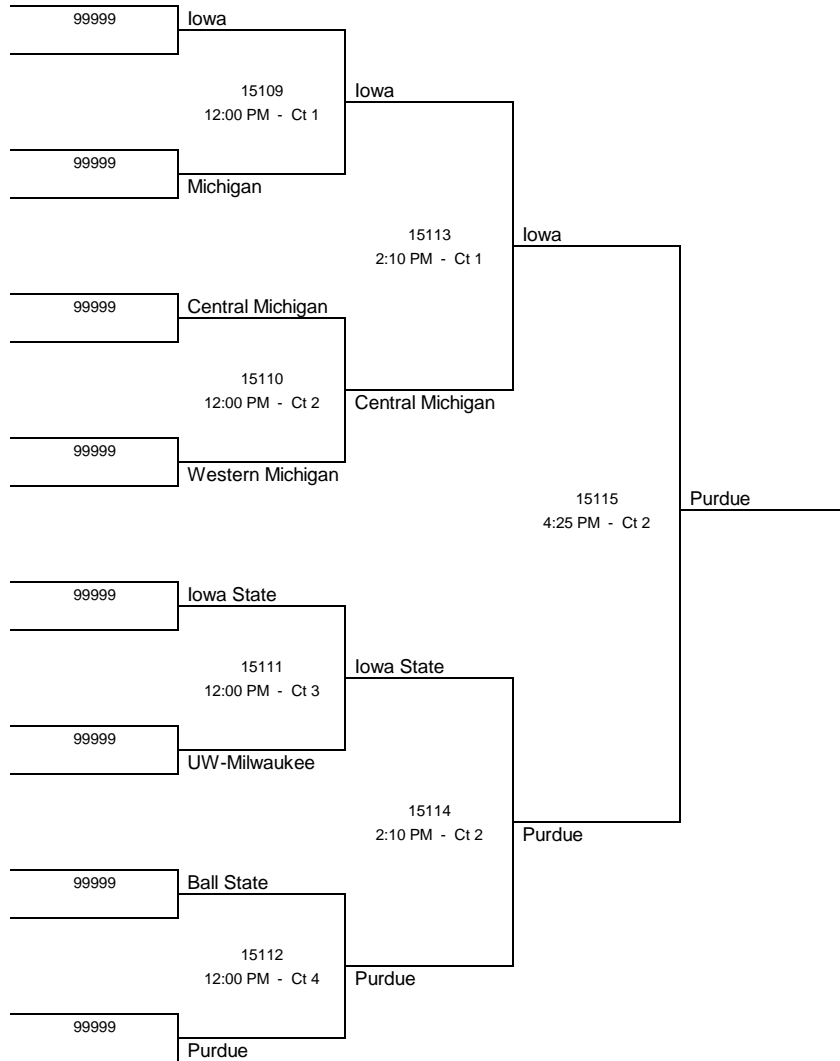

2010 MIVA Championships

University of Wisconsin-Oshkosh

Oshkosh, Wisconsin
Sunday, March 28, 2010

DIVISION 1 GOLD BRACKET

2010 MIVA Championships
University of Wisconsin-Oshkosh
Oshkosh, Wisconsin
Sunday, March 28, 2010

DIVISION 1 SILVER BRACKET

Boxed Teams Officiate at 8:00 AM

2010 MIVA Championships
University of Wisconsin-Oshkosh
 Oshkosh, Wisconsin
 Sunday, March 28, 2010

DIVISION 2 GOLD BRACKET

Boxed Teams Officiate at 8:00 AM