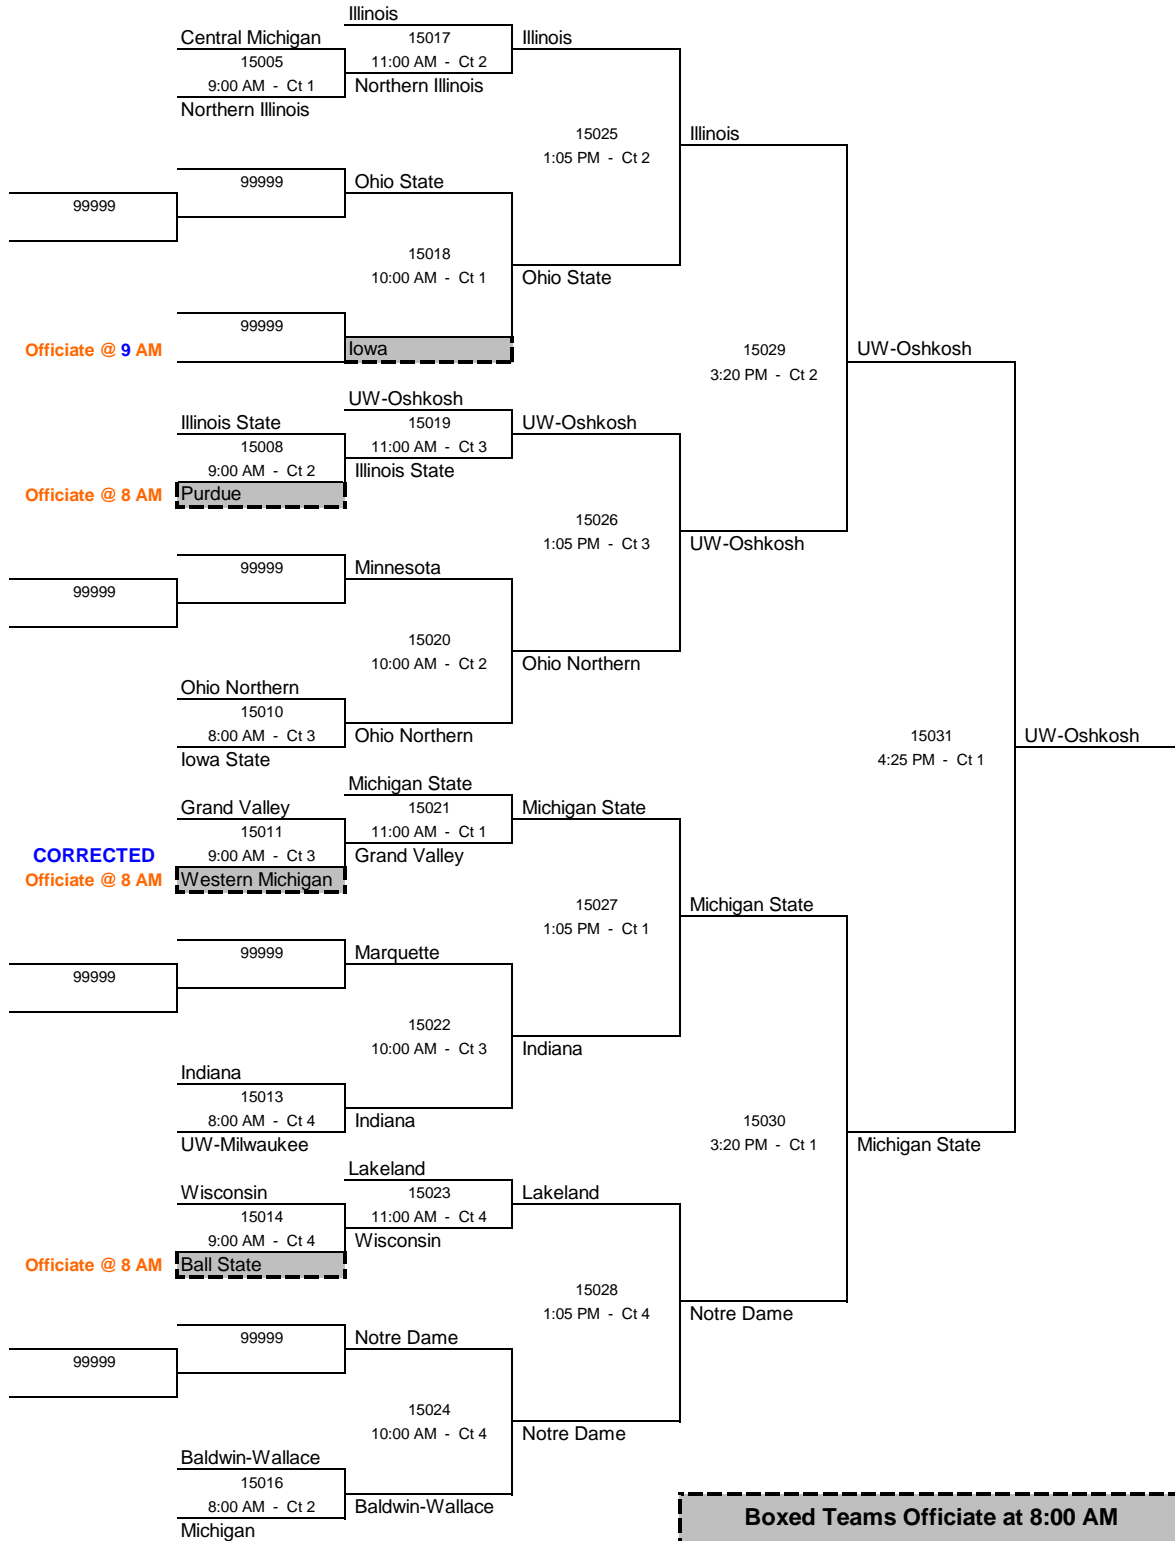

2010 MIVA Championships

University of Wisconsin-Oshkosh

Oshkosh, Wisconsin
Sunday, March 28, 2010

DIVISION 1 GOLD BRACKET

2010 MIVA Championships
University of Wisconsin-Oshkosh
Oshkosh, Wisconsin
Sunday, March 28, 2010

DIVISION 1 SILVER BRACKET

Boxed Teams Officiate at 8:00 AM

2010 MIVA Championships
University of Wisconsin-Oshkosh
 Oshkosh, Wisconsin
 Sunday, March 28, 2010

DIVISION 2 GOLD BRACKET

Boxed Teams Officiate at 8:00 AM