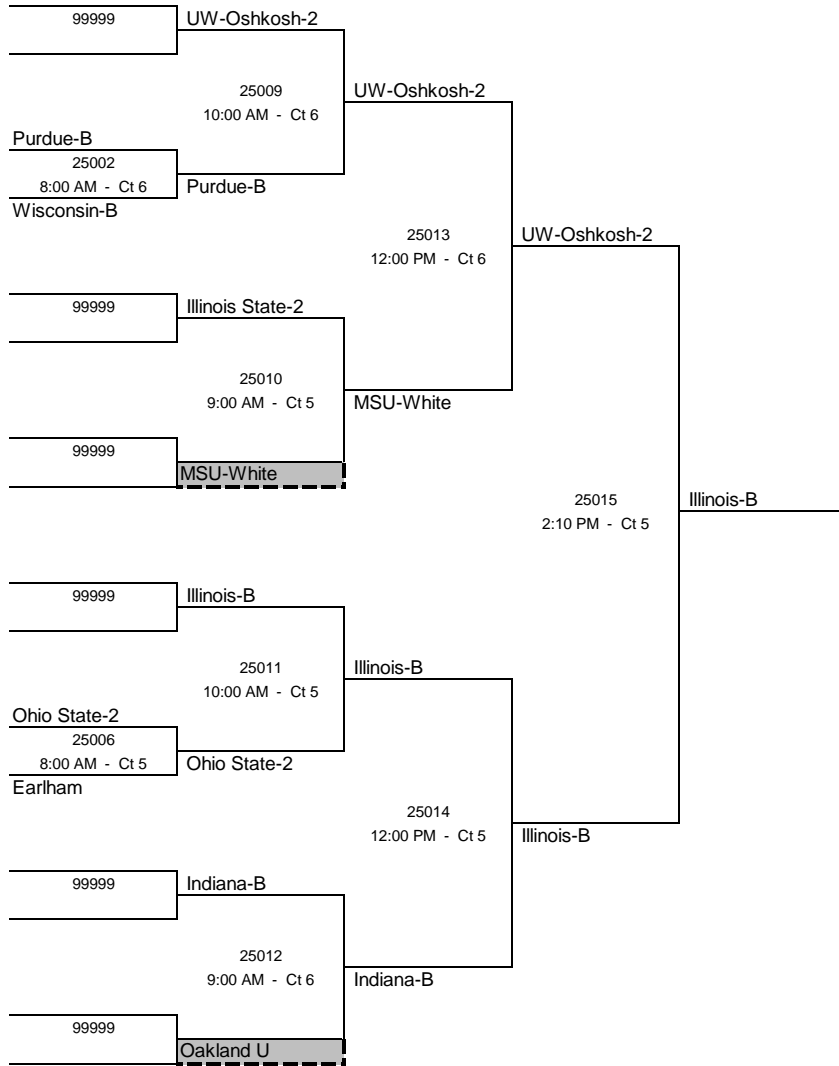

2010 MIVA Championships

University of Wisconsin-Oshkosh

Oshkosh, Wisconsin
Sunday, March 28, 2010

DIVISION 1 GOLD BRACKET

2010 MIVA Championships
University of Wisconsin-Oshkosh
Oshkosh, Wisconsin
Sunday, March 28, 2010

DIVISION 1 SILVER BRACKET

Boxed Teams Officiate at 8:00 AM

2010 MIVA Championships
University of Wisconsin-Oshkosh
 Oshkosh, Wisconsin
 Sunday, March 28, 2010

DIVISION 2 GOLD BRACKET

Boxed Teams Officiate at 8:00 AM