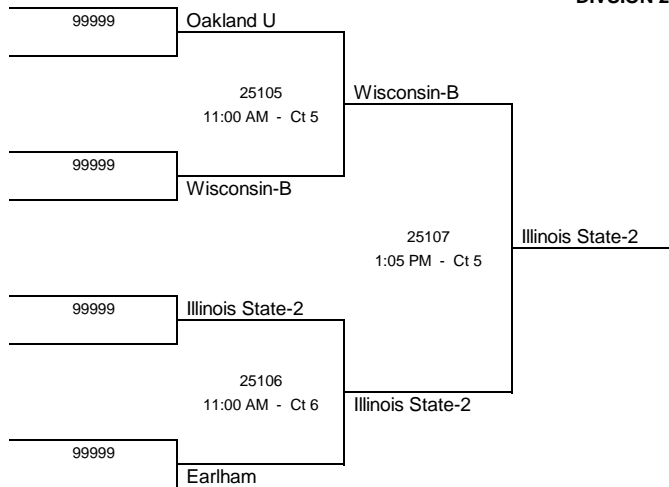

DIVISION 2 SILVER BRACKET