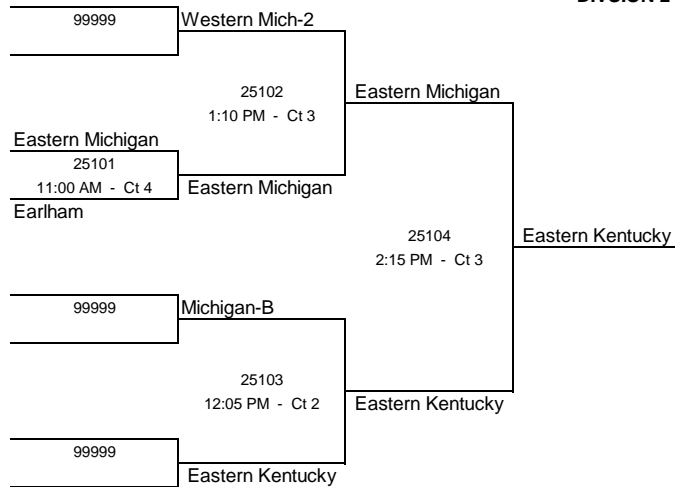

2009 MIVA Championships
Student Recreation Center
Northern Illinois University
Sunday, March 29, 2009

DIVISION 1 GOLD BRACKET

2009 MIVA Championships
Student Recreation Center
 Northern Illinois University
 Sunday, March 29, 2009

DIVISION 1 SILVER BRACKET

Boxed Teams Officiate at 8:00 AM

2009 MIVA Championships
Student Recreation Center
 Northern Illinois University
 Sunday, March 29, 2009

DIVISION 2 GOLD BRACKET

DIVISION 2 SILVER BRACKET