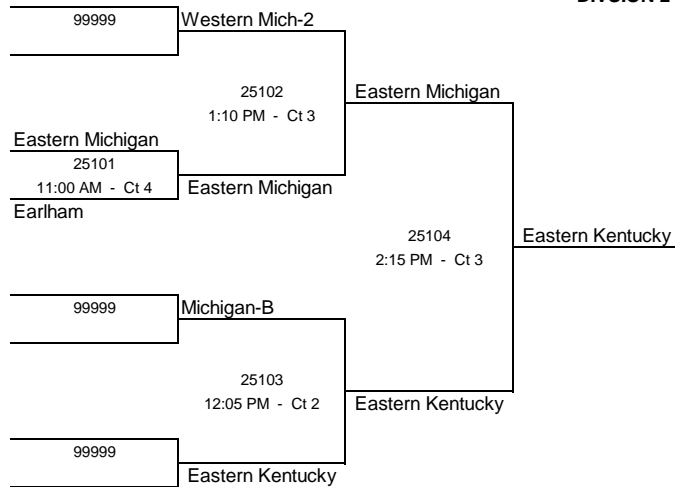

**2009 MIVA Championships**  
**Student Recreation Center**  
Northern Illinois University  
Sunday, March 29, 2009

**DIVISION 1 GOLD BRACKET**

**2009 MIVA Championships**  
**Student Recreation Center**  
Northern Illinois University  
Sunday, March 29, 2009

**DIVISION 1 SILVER BRACKET**

**Boxed Teams Officiate at 8:00 AM**

**2009 MIVA Championships**  
**Student Recreation Center**  
 Northern Illinois University  
 Sunday, March 29, 2009

**DIVISION 2 GOLD BRACKET**

**DIVISION 2 SILVER BRACKET**