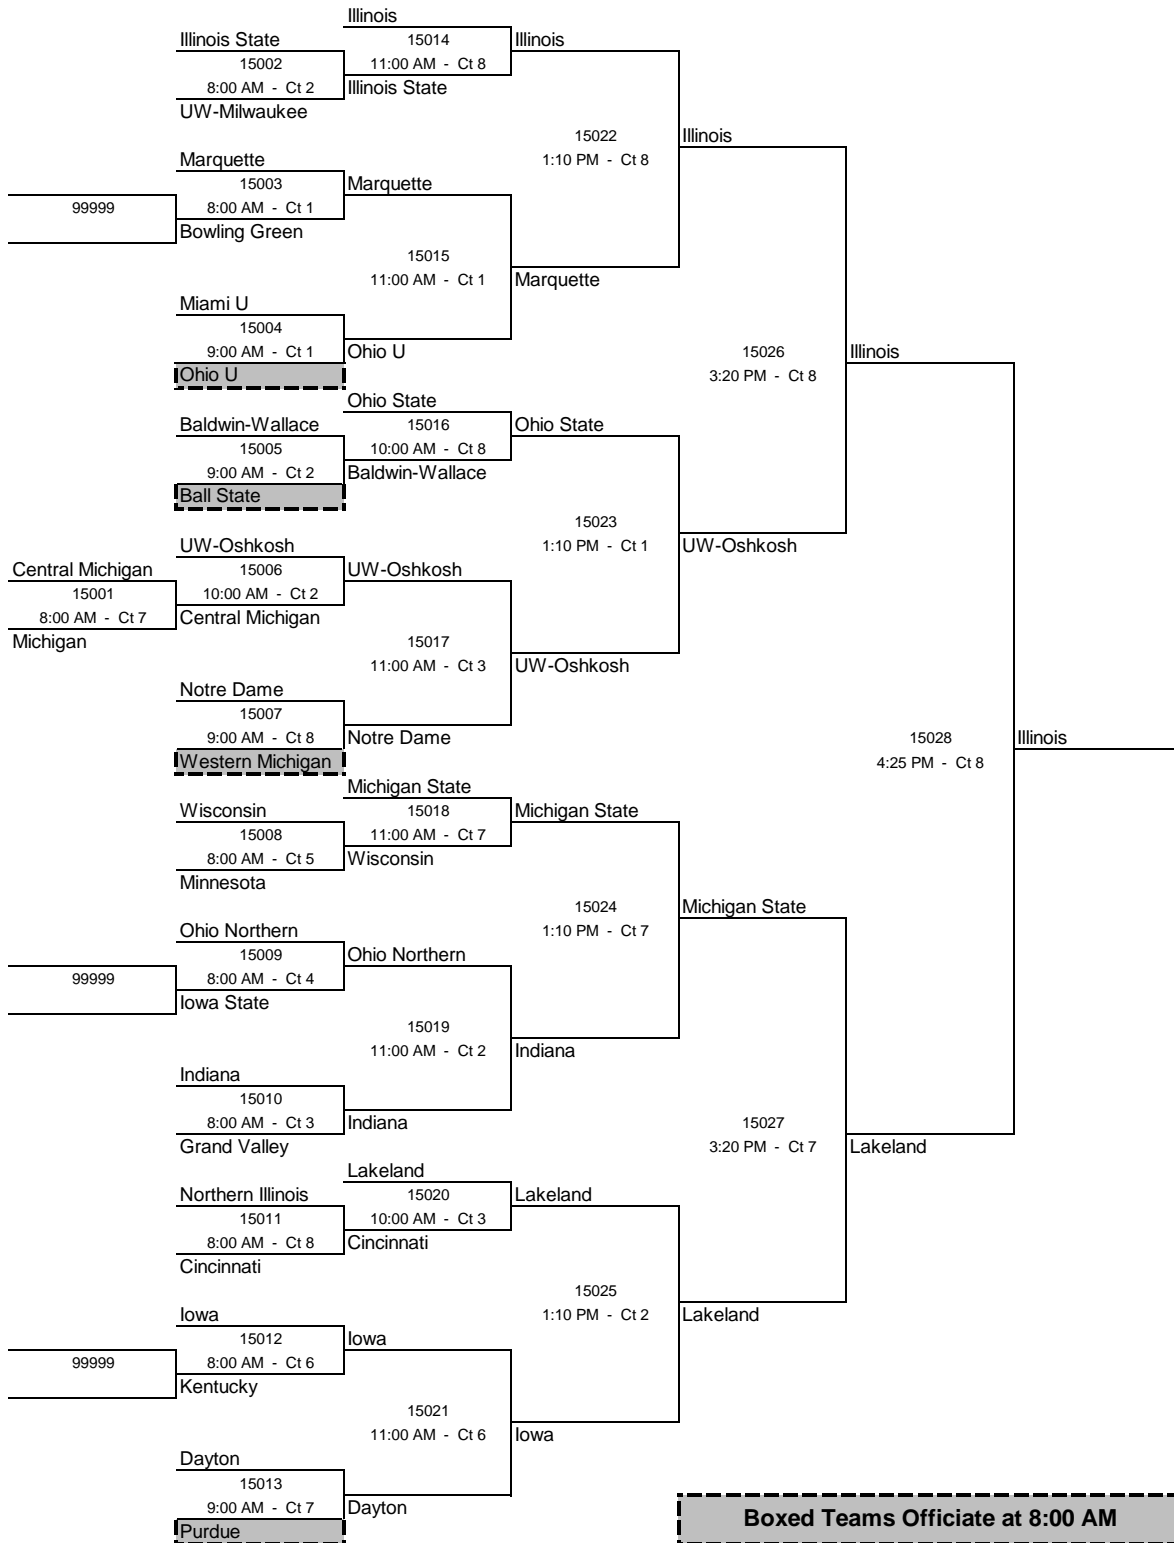

2009 MIVA Championships
Student Recreation Center
Northern Illinois University
Sunday, March 29, 2009

DIVISION 1 GOLD BRACKET

2009 MIVA Championships
Student Recreation Center
 Northern Illinois University
 Sunday, March 29, 2009