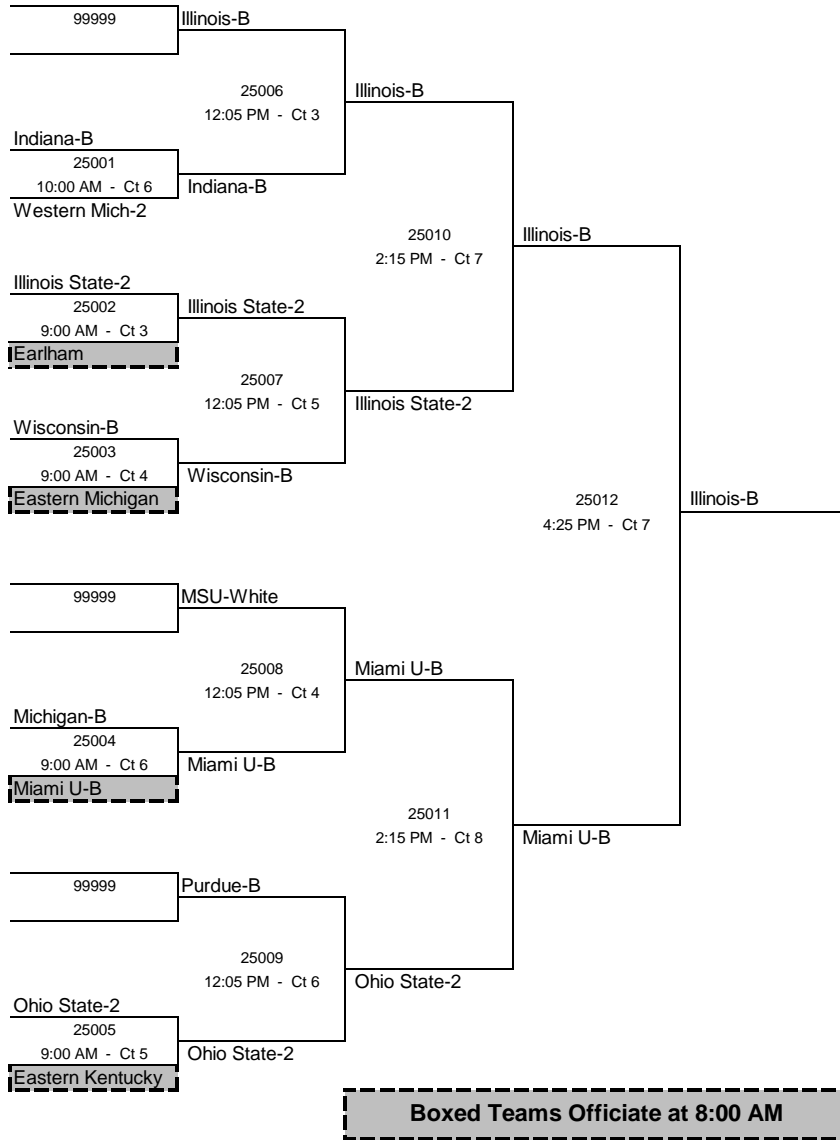

2009 MIVA Championships
Student Recreation Center
Northern Illinois University
Sunday, March 29, 2009

DIVISION 1 GOLD BRACKET

2009 MIVA Championships
Student Recreation Center
 Northern Illinois University
 Sunday, March 29, 2009

DIVISION 1 SILVER BRACKET

Boxed Teams Officiate at 8:00 AM

2009 MIVA Championships
Student Recreation Center
 Northern Illinois University
 Sunday, March 29, 2009

DIVISION 2 GOLD BRACKET

DIVISION 2 SILVER BRACKET