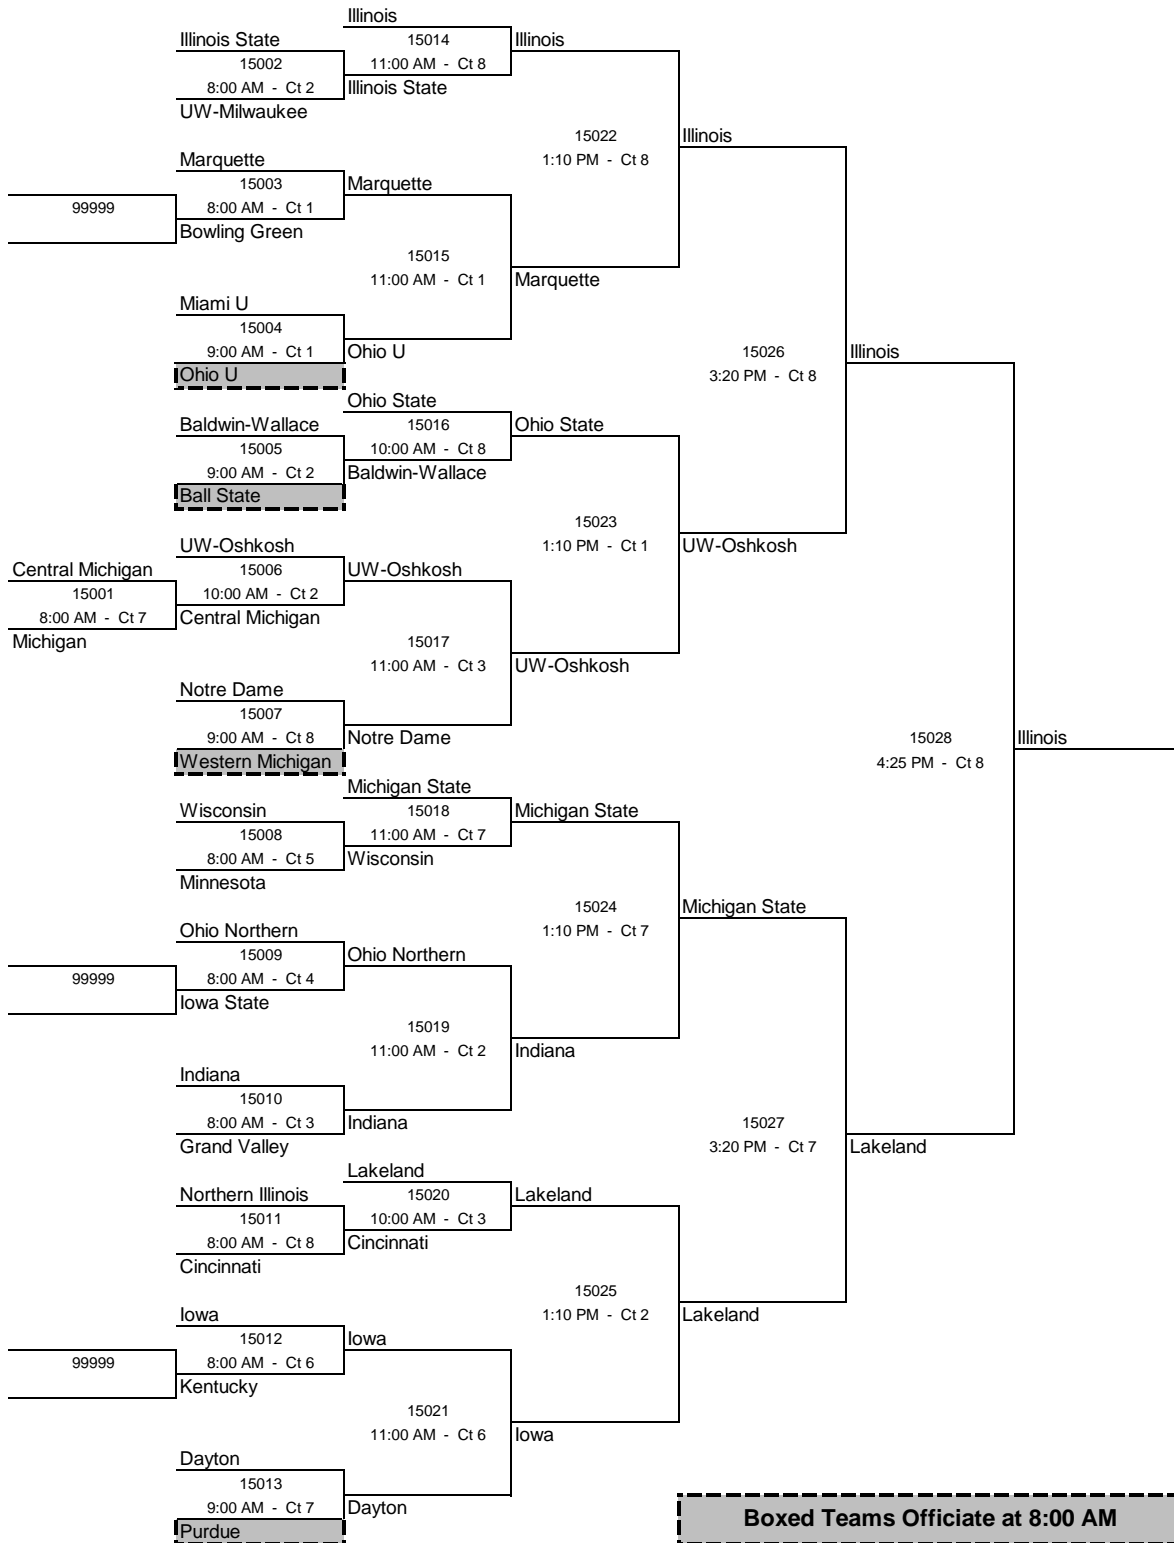

**2009 MIVA Championships**  
**Student Recreation Center**  
Northern Illinois University  
Sunday, March 29, 2009

**DIVISION 1 GOLD BRACKET**

**2009 MIVA Championships**  
**Student Recreation Center**  
Northern Illinois University  
Sunday, March 29, 2009

**DIVISION 2 SILVER BRACKET**