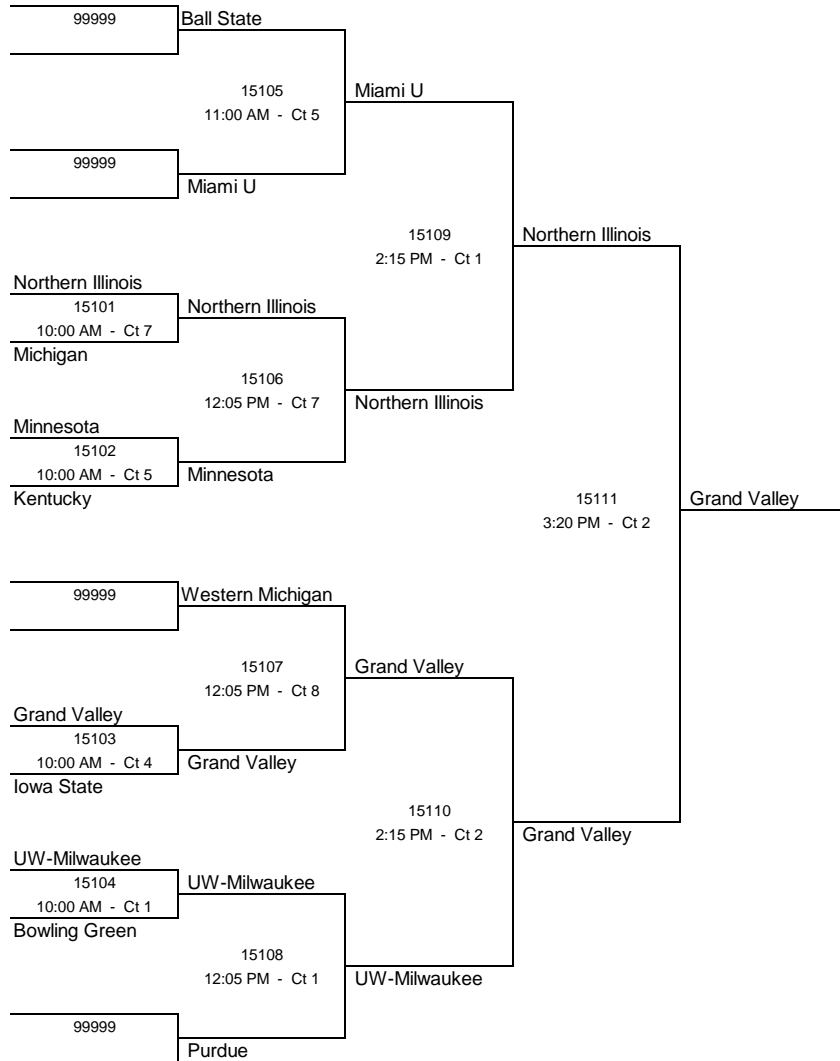

**2009 MIVA Championships**  
**Student Recreation Center**  
Northern Illinois University  
Sunday, March 29, 2009

**DIVISION 1 GOLD BRACKET**

**2009 MIVA Championships**  
**Student Recreation Center**  
Northern Illinois University  
Sunday, March 29, 2009

**DIVISION 1 SILVER BRACKET**

**Boxed Teams Officiate at 8:00 AM**

**2009 MIVA Championships**  
**Student Recreation Center**  
 Northern Illinois University  
 Sunday, March 29, 2009

**DIVISION 2 GOLD BRACKET**

**DIVISION 2 SILVER BRACKET**