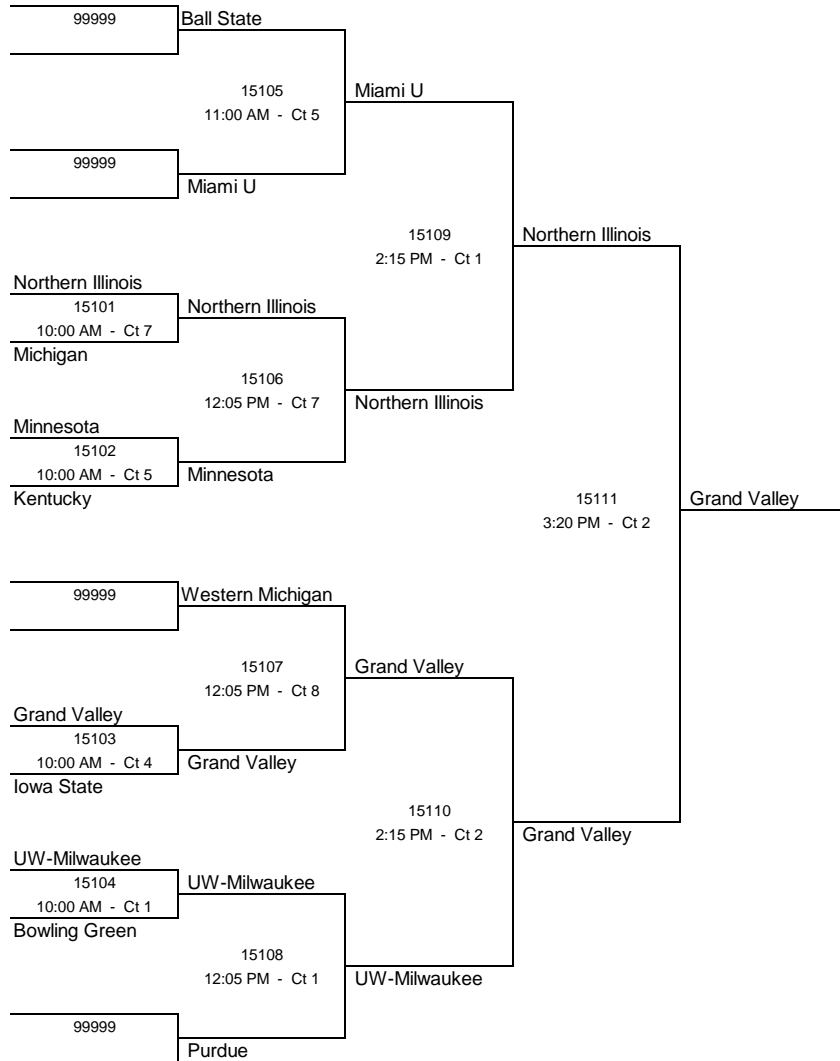

2009 MIVA Championships
Student Recreation Center
Northern Illinois University
Sunday, March 29, 2009

DIVISION 1 GOLD BRACKET

2009 MIVA Championships
Student Recreation Center
 Northern Illinois University
 Sunday, March 29, 2009

DIVISION 1 SILVER BRACKET

Boxed Teams Officiate at 8:00 AM

2009 MIVA Championships
Student Recreation Center
 Northern Illinois University
 Sunday, March 29, 2009

DIVISION 2 GOLD BRACKET

DIVISION 2 SILVER BRACKET