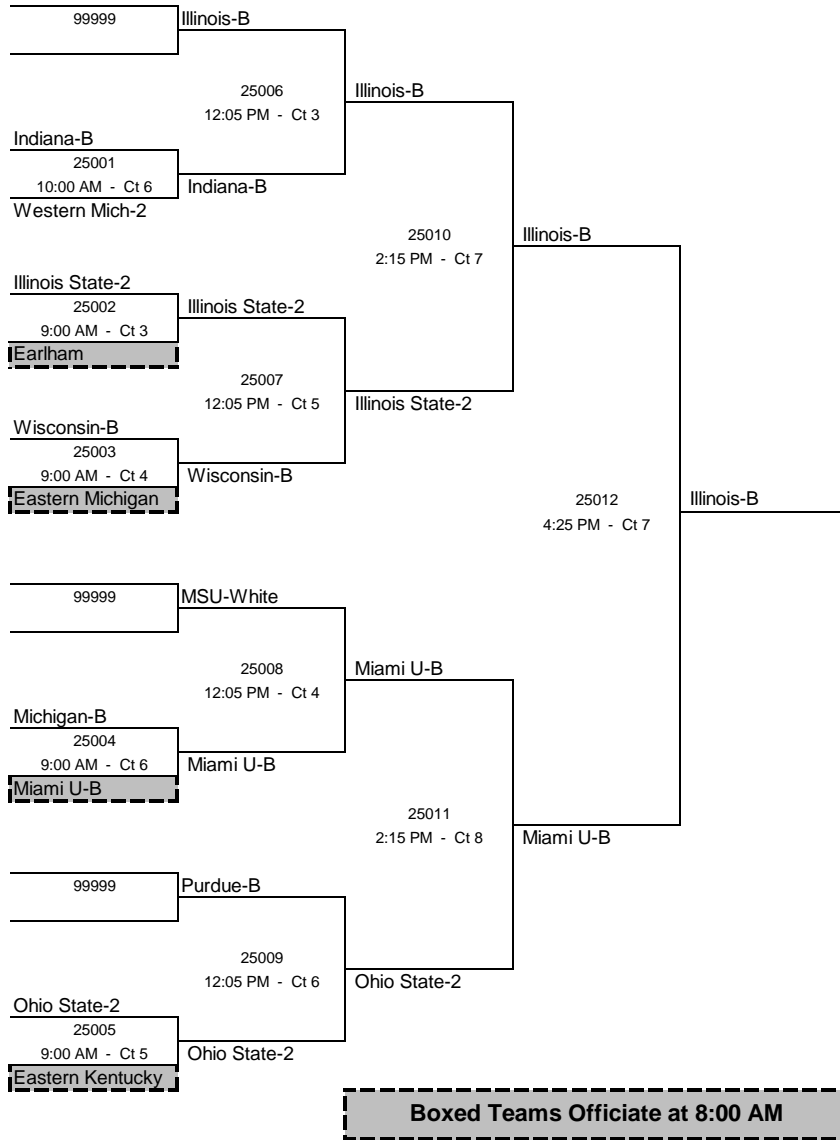

**2009 MIVA Championships**  
**Student Recreation Center**  
Northern Illinois University  
Sunday, March 29, 2009

**DIVISION 1 GOLD BRACKET**

**2009 MIVA Championships**  
**Student Recreation Center**  
Northern Illinois University  
Sunday, March 29, 2009

**DIVISION 1 SILVER BRACKET**

**Boxed Teams Officiate at 8:00 AM**

**2009 MIVA Championships**  
**Student Recreation Center**  
 Northern Illinois University  
 Sunday, March 29, 2009

**DIVISION 2 GOLD BRACKET**

**DIVISION 2 SILVER BRACKET**