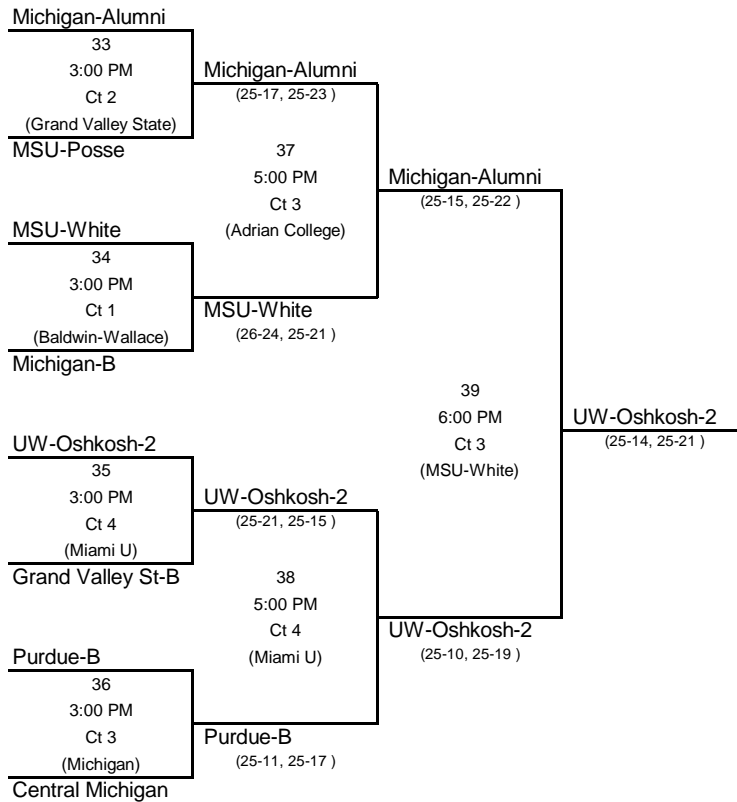

2012 Michigan Classic
 Central Campus Recreation Building
 Ann Arbor, Michigan
 Saturday, January 21, 2012

Gold Bracket

Silver Bracket

2012 Michigan Classic

Updated: 3:11 PM -- Saturday, January 21, 2012

	Match Record			Set Record			Points				
	W	L	%	W	L	%	Won	Lost	Ratio		
1	MSU Green	3	0	100%	6	0	100%	150	87	1.724	Pool A
2	Miami U	2	1	67%	4	2	67%	124	124	1.000	
3	Michigan-Alumni	1	2	33%	2	5	29%	131	147	0.891	Final
4	Grand Valley St-B	0	3	0%	1	6	14%	113	160	0.706	
1	Ohio State-2	3	0	100%	6	0	100%	150	102	1.471	Pool B
2	Grand Valley State	2	1	67%	4	3	57%	143	151	0.947	
3	UW-Oshkosh-2	1	2	33%	3	4	43%	157	139	1.129	Final
4	MSU-Posse	0	3	0%	0	6	0%	92	150	0.613	
1	Adrian College	3	0	100%	6	1	86%	166	146	1.137	Pool C
2	Baldwin-Wallace	2	1	67%	5	2	71%	154	129	1.194	
3	Purdue-B	1	2	33%	2	4	33%	130	135	0.963	Final
4	Michigan-B	0	3	0%	0	6	0%	117	157	0.745	
1	Ohio Northern	3	0	100%	6	1	86%	169	104	1.625	Pool D
2	Michigan	2	1	67%	4	2	67%	135	133	1.015	
3	MSU-White	1	2	33%	3	4	43%	135	164	0.823	Final
4	Central Michigan	0	3	0%	0	6	0%	112	150	0.747	
Tournament Records											
	Adrian College	3	1	75%	7	3	70%	222	209	1.062	
	Baldwin-Wallace	2	2	50%	5	4	56%	181	179	1.011	
	Central Michigan	0	4	0%	0	8	0%	140	200	0.700	
	Grand Valley State	3	2	60%	6	6	50%	246	261	0.943	
	Grand Valley St-B	0	4	0%	1	8	11%	149	210	0.710	
	Miami U	2	2	50%	4	4	50%	161	174	0.925	
	Michigan	3	2	60%	6	5	55%	231	239	0.967	
	Michigan-Alumni	3	3	50%	6	7	46%	266	274	0.971	
	Michigan-B	0	4	0%	0	8	0%	162	208	0.779	
	MSU Green	3	1	75%	7	2	78%	209	146	1.432	
	MSU-Posse	0	4	0%	0	8	0%	132	200	0.660	
	MSU-White	2	3	40%	5	6	45%	223	259	0.861	
	Ohio Northern	6	0	100%	12	1	92%	320	205	1.561	
	Ohio State-2	5	1	83%	10	2	83%	280	222	1.261	
	Purdue-B	2	3	40%	4	6	40%	209	213	0.981	
	UW-Oshkosh-2	4	2	67%	9	4	69%	307	239	1.285	

Updated: 7:07 PM -- Saturday, January 21, 2012

2012 Michigan Classic
 Central Campus Recreation Building
 Ann Arbor, Michigan
 Saturday, January 21, 2012

Gold Bracket

Silver Bracket