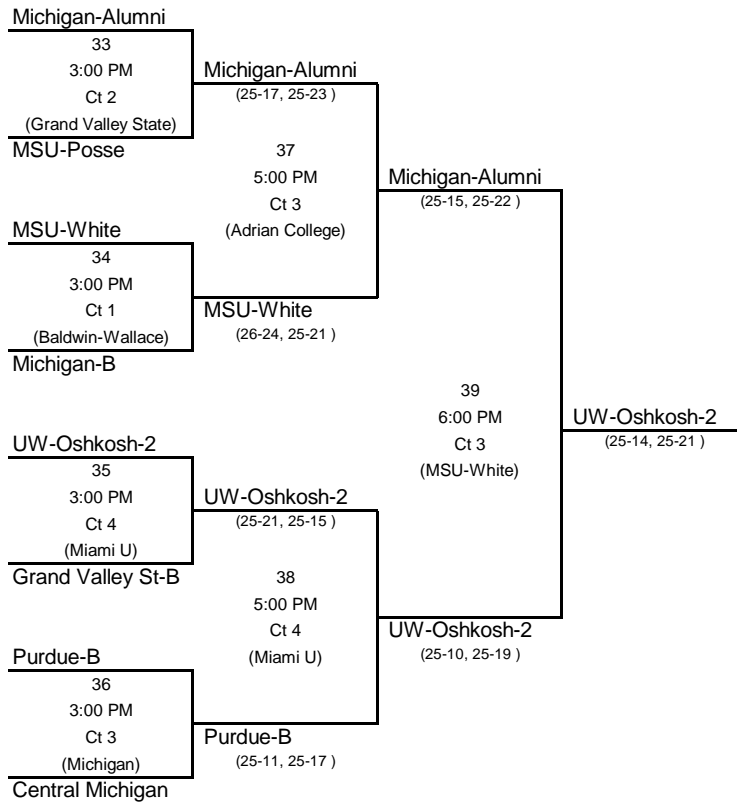

**2012 Michigan Classic**  
 Central Campus Recreation Building  
 Ann Arbor, Michigan  
 Saturday, January 21, 2012

**Gold Bracket**

**Silver Bracket**

Updated: 7:07 PM -- Saturday, January 21, 2012

**2012 Michigan Classic**  
 Central Campus Recreation Building  
 Ann Arbor, Michigan  
 Saturday, January 21, 2012

**Gold Bracket**

**Silver Bracket**