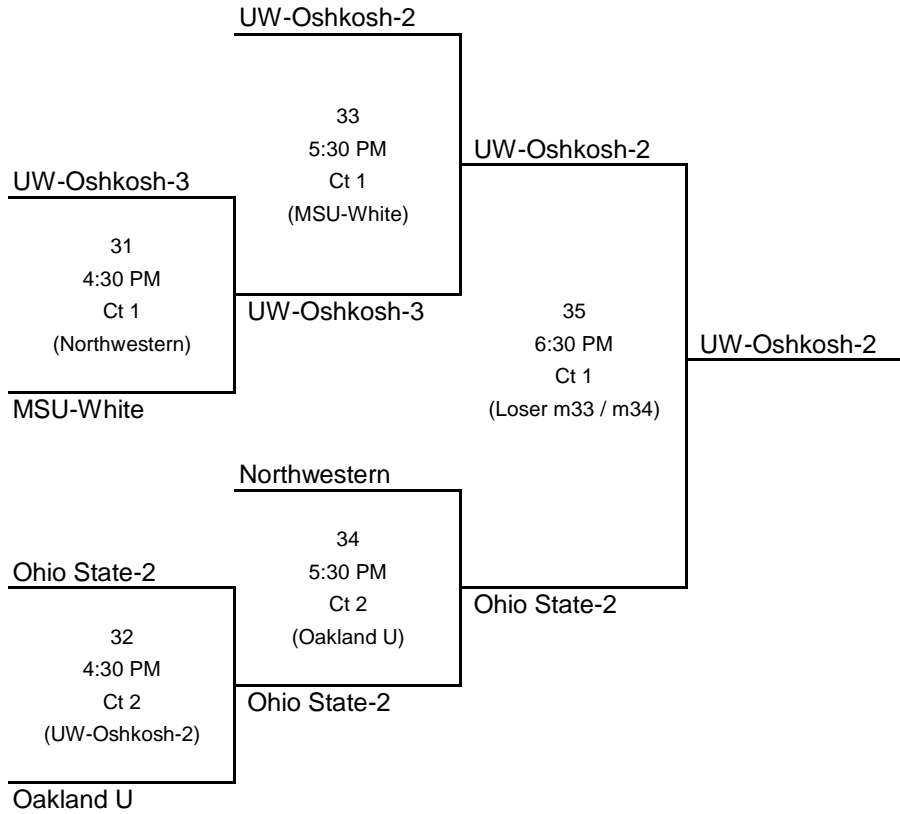

2010 Michigan Classic
 Central Campus Recreation Building
 Ann Arbor, Michigan
 Saturday, January 23, 2010

Gold Bracket

Silver Bracket

Updated: 7:54 PM -- Saturday, January 23, 2010

2010 Michigan Classic

Updated: 5:16 PM -- Saturday, January 23, 2010

		Match Record			Set Record			Points			
		W	L	%	W	L	%	Won	Lost	Ratio	
1	UW-Oshkosh-2	4	0	100%	8	0	100%	200	100	2.000	Pool A
2	Oakland U	2	2	50%	4	4	50%	166	173	0.960	
3	Michigan-Alumni	3	1	75%	6	2	75%	163	168	0.970	
4	MSU-Posse	1	3	25%	2	7	22%	167	213	0.784	
5	Central Michigan-B	0	4	0%	1	8	11%	172	214	0.804	
<hr style="border-top: 1px dashed orange;"/>											
1	Northwestern	3	1	75%	7	4	64%	224	210	1.067	Pool B
2	MSU-White	3	1	75%	7	3	70%	220	197	1.117	
3	Michigan	2	2	50%	6	4	60%	215	185	1.162	
4	Ohio State-C	1	3	25%	2	7	22%	173	210	0.824	
5	Grand Valley-B	1	3	25%	3	7	30%	178	208	0.856	
<hr style="border-top: 1px dashed orange;"/>											
1	Ohio State-2	4	0	100%	8	1	89%	204	157	1.299	Pool C
2	UW-Oshkosh-3	3	1	75%	7	3	70%	216	169	1.278	
3	Central Michigan	2	2	50%	5	5	50%	198	172	1.151	
4	Michigan-B	1	3	25%	3	6	33%	164	186	0.882	
5	Grand Valley-C	0	4	0%	0	8	0%	102	200	0.510	