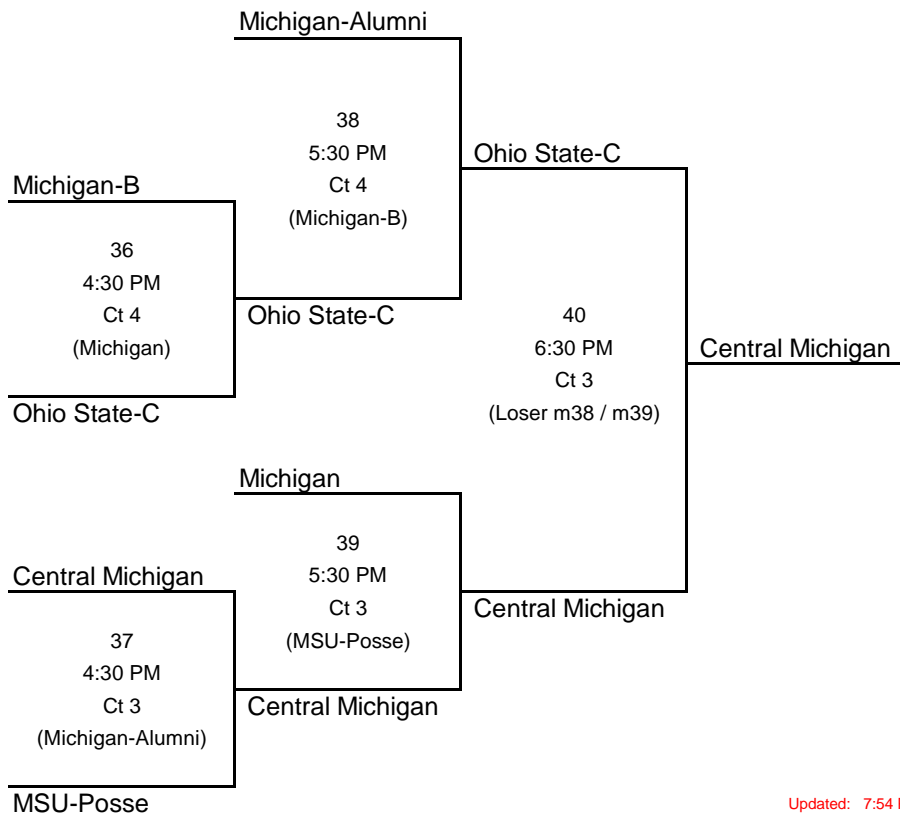

2010 Michigan Classic
 Central Campus Recreation Building
 Ann Arbor, Michigan
 Saturday, January 23, 2010

Gold Bracket

Silver Bracket

Updated: 7:54 PM -- Saturday, January 23, 2010

2010 Michigan Classic

Updated: 5:16 PM -- Saturday, January 23, 2010

		Match Record			Set Record			Points			
		W	L	%	W	L	%	Won	Lost	Ratio	
1	UW-Oshkosh-2	4	0	100%	8	0	100%	200	100	2.000	Pool A
2	Oakland U	2	2	50%	4	4	50%	166	173	0.960	
3	Michigan-Alumni	3	1	75%	6	2	75%	163	168	0.970	
4	MSU-Posse	1	3	25%	2	7	22%	167	213	0.784	
5	Central Michigan-B	0	4	0%	1	8	11%	172	214	0.804	
<hr style="border-top: 1px dashed orange;"/>											
1	Northwestern	3	1	75%	7	4	64%	224	210	1.067	Pool B
2	MSU-White	3	1	75%	7	3	70%	220	197	1.117	
3	Michigan	2	2	50%	6	4	60%	215	185	1.162	
4	Ohio State-C	1	3	25%	2	7	22%	173	210	0.824	
5	Grand Valley-B	1	3	25%	3	7	30%	178	208	0.856	
<hr style="border-top: 1px dashed orange;"/>											
1	Ohio State-2	4	0	100%	8	1	89%	204	157	1.299	Pool C
2	UW-Oshkosh-3	3	1	75%	7	3	70%	216	169	1.278	
3	Central Michigan	2	2	50%	5	5	50%	198	172	1.151	
4	Michigan-B	1	3	25%	3	6	33%	164	186	0.882	
5	Grand Valley-C	0	4	0%	0	8	0%	102	200	0.510	